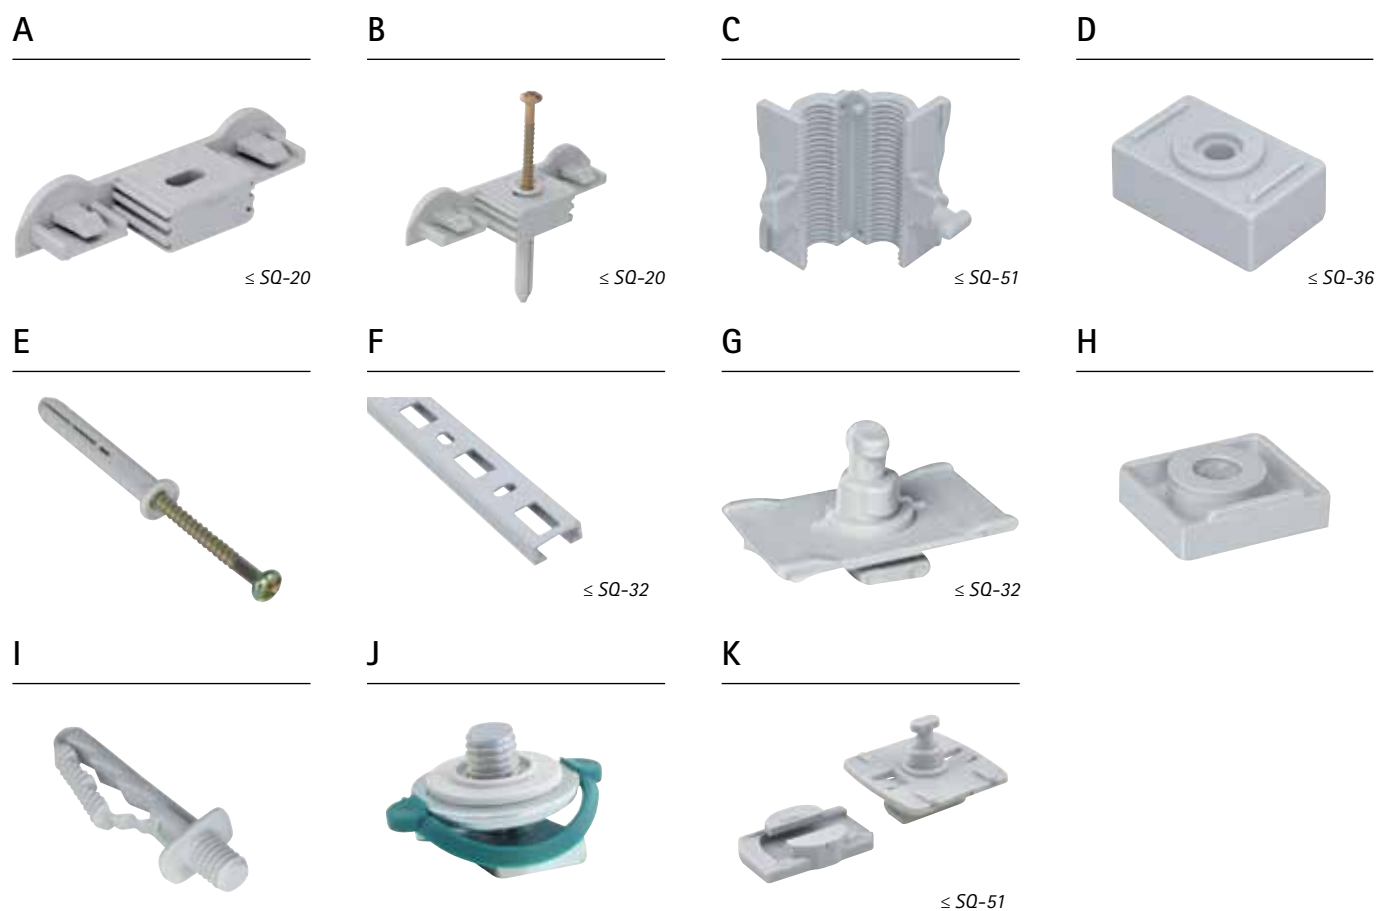

starQuick®

Accessories

	Part No.	Description	Dimension	Box qty (pc)	Outer box qty (pc)
A	0854000	Duo-Wall Plate (grey)	50 mm	100	1200
	0855000	Duo-Wall Plate (white)	50 mm	100	1200
B	0854300	Duo-Wall Plate (grey)*	50 mm	50	600
C	0854356	Threaded Rod Adaptor	M6	100	1200
	0854358	Threaded Rod Adaptor	M8	100	1200
D	0854510	Distance Block	10 mm	25	250
E	0854301	Hammer-in Screw	Ø 6 x 40 mm	25	250
F	0854316	Rail	150 mm	50	400
	0854325	Rail	1 m	25	-
G	0854313	Rail Adaptor	starQuick® Rail	20	200
H	0854006	Fixing Nut (grey)	M6	100	1000
	0855006	Fixing Nut (white)	M6	100	1000
	0854308	Fixing Nut (grey)	M8	100	1000
I	6101063	Push Plug	M6	50	500
J	0854338	Hammerfix M8	WMO, 1, 15, 2, 30, 35	50	600
K	0854332	Universal Rail Adaptor	WMO, 1, 15, 2, 30, 35 + Strut	50	600

*With hammer-in screw