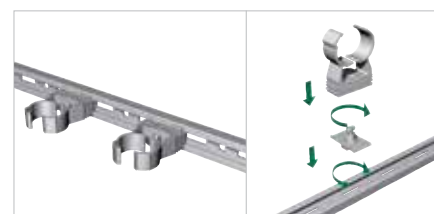

### Special installation features

---

- Easy, self-closing – simply push the pipe into the clamp
- Press down again to easily unlock
- Ridges allow multiple clamps to be attached together for close running pipes
- Range of accessories allow easy fixing direct to walls, ceilings, rail, strut, threaded rod and more!
- Aesthetically pleasing design, perfect for exposed installations

### Fixing of two or more pipes

1. Tacking ≤ SQ-28

2. Duo-Wall Plate ≤ SQ-20

3. Fixing Rail ≤ SQ-32