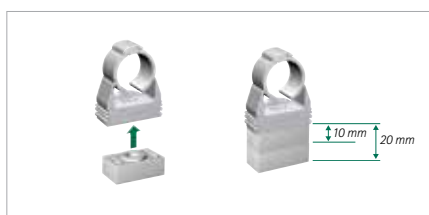

Temperature resistance

- The starQuick® clamps are temperature resistant from -40°C to +90°C (constant) or +130°C (intermittent)

Special installation features

- Easy, self-closing – simply push the pipe into the clamp
- Press down again to easily unlock
- Ridges allow multiple clamps to be attached together for close running pipes
- Range of accessories allow easy fixing direct to walls, ceilings, rail, strut, threaded rod and more!
- Aesthetically pleasing design, perfect for exposed installations

Can be used with the RSWB

To easily fix pipes between floor joists or in stud walls, the starQuick® can be attached to our RSWB (Rapid Sliding Wall Bracket).

Request a sample

We have sample packs available which include both the starQuick® pipe clamps and the full range of accessories. To really appreciate the value of this fixing system you should try it yourself!

Send an e-mail to export@walraven.com to request your free sample.

starQuick®

Installation guide

Fixing of two or more pipes

1. Tacking ≤ SQ-28

2. Duo-Wall Plate ≤ SQ-20

3. Fixing Rail ≤ SQ-32

Fixing to wall or floor

Fixing to threaded rod

≤ SQ-51

Fixing with a distance

≤ SQ-36

Fixing to metal rail

For BIS RapidRail®

Universal Rail Adaptor for BIS RapidRail® and BIS RapidStrut® ≤ SQ-51

*A truly smart
fixing solution!*