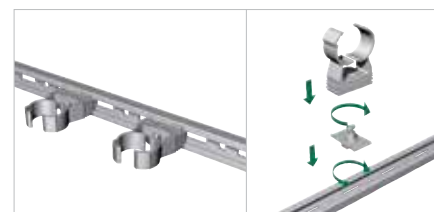

Temperature resistance

- The starQuick® clamps are temperature resistant from -40°C to +90°C (constant) or +130°C (intermittent)

Special installation features

- Easy, self-closing – simply push the pipe into the clamp
- Press down again to easily unlock
- Ridges allow multiple clamps to be attached together for close running pipes
- Range of accessories allow easy fixing direct to walls, ceilings, rail, strut, threaded rod and more!
- Aesthetically pleasing design, perfect for exposed installations

Can be used with the RSWB

To easily fix pipes between floor joists or in stud walls, the starQuick® can be attached to our RSWB (Rapid Sliding Wall Bracket).

Request a sample

We have sample packs available which include both the starQuick® pipe clamps and the full range of accessories. To really appreciate the value of this fixing system you should try it yourself!

Send an e-mail to export@walraven.com to request your free sample.

starQuick®

Installation guide

Fixing of two or more pipes

1. Tacking ≤ SQ-28

2. Duo-Wall Plate ≤ SQ-20

3. Fixing Rail ≤ SQ-32

Fixing to wall or floor

Fixing to threaded rod

≤ SQ-51

Fixing with a distance

≤ SQ-36

Fixing to metal rail

For BIS RapidRail®

Universal Rail Adaptor for BIS RapidRail® and BIS RapidStrut® ≤ SQ-51

*A truly smart
fixing solution!*