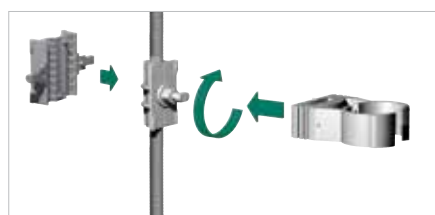

Temperature resistance

- The starQuick® clamps are temperature resistant from -40°C to +90°C (constant) or +130°C (intermittent)

Special installation features

- Easy, self-closing – simply push the pipe into the clamp
- Press down again to easily unlock
- Ridges allow multiple clamps to be attached together for close running pipes
- Range of accessories allow easy fixing direct to walls, ceilings, rail, strut, threaded rod and more!
- Aesthetically pleasing design, perfect for exposed installations

Can be used with the RSWB

To easily fix pipes between floor joists or in stud walls, the starQuick® can be attached to our RSWB (Rapid Sliding Wall Bracket).

Request a sample

We have sample packs available which include both the starQuick® pipe clamps and the full range of accessories. To really appreciate the value of this fixing system you should try it yourself!

Send an e-mail to export@walraven.com to request your free sample.

starQuick®

Installation guide

Fixing of two or more pipes

1. Tacking ≤ SQ-28

2. Duo-Wall Plate ≤ SQ-20

3. Fixing Rail ≤ SQ-32

Fixing to wall or floor

Fixing to threaded rod

≤ SQ-51

Fixing with a distance

≤ SQ-36

Fixing to metal rail

For BIS RapidRail®

Universal Rail Adaptor for BIS RapidRail® and BIS RapidStrut® ≤ SQ-51

*A truly smart
fixing solution!*