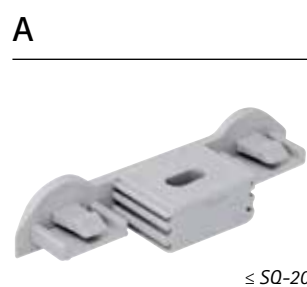

3KUP
Pipe clamps
(0854010 - 0854063)
(0854612 - 0854654)

kiwa

(0854012 - 0854042)
(0855012 - 0855042)
(0855812 - 0855831)

Fa = maximum allowed load. Fb = breaking load.

starQuick®

Accessories

	Part No.	Description	Dimension	Box qty (pc)	Outer box qty (pc)
A	0854000	Duo-Wall Plate (grey)	50 mm	100	1200
	0855000	Duo-Wall Plate (white)	50 mm	100	1200
B	0854356	Threaded Rod Adaptor	M6	100	1200
	0854358	Threaded Rod Adaptor	M8	100	1200
C	0854510	Distance Block	10 mm	25	250
D	0854301	Hammer-in Screw	Ø 6 x 40 mm	25	250
E	0854325	Rail	1 m	25	-
F	0854313	Rail Adaptor	starQuick® Rail	20	200
G	0854006	Fixing Nut (grey)	M6	100	1000
	0855006	Fixing Nut (white)	M6	100	1000
	0854308	Fixing Nut (grey)	M8	100	1000
H	6101063	Push Plug	M6	50	500
I	0854338	Hammerfix M8	WMO, 1, 15, 2, 30, 35	50	600
J	0854332	Universal Rail Adaptor	WMO, 1, 15, 2, 30, 35 + Strut	50	600