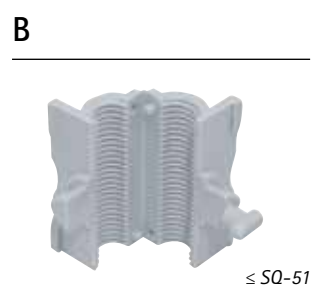

3KUP
Pipe clamps
(0854010 - 0854063)
(0854612 - 0854654)

kiwa

(0854012 - 0854042)
(0855012 - 0855042)
(0855812 - 0855831)

Fa = maximum allowed load. Fb = breaking load.

starQuick®

Accessories

	Part No.	Description	Dimension	Box qty (pc)	Outer box qty (pc)
A	0854000	Duo-Wall Plate (grey)	50 mm	100	1200
	0855000	Duo-Wall Plate (white)	50 mm	100	1200
B	0854356	Threaded Rod Adaptor	M6	100	1200
	0854358	Threaded Rod Adaptor	M8	100	1200
C	0854510	Distance Block	10 mm	25	250
D	0854301	Hammer-in Screw	Ø 6 x 40 mm	25	250
E	0854325	Rail	1 m	25	-
F	0854313	Rail Adaptor	starQuick® Rail	20	200
G	0854006	Fixing Nut (grey)	M6	100	1000
	0855006	Fixing Nut (white)	M6	100	1000
	0854308	Fixing Nut (grey)	M8	100	1000
H	6101063	Push Plug	M6	50	500
I	0854338	Hammerfix M8	WMO, 1, 15, 2, 30, 35	50	600
J	0854332	Universal Rail Adaptor	WMO, 1, 15, 2, 30, 35 + Strut	50	600