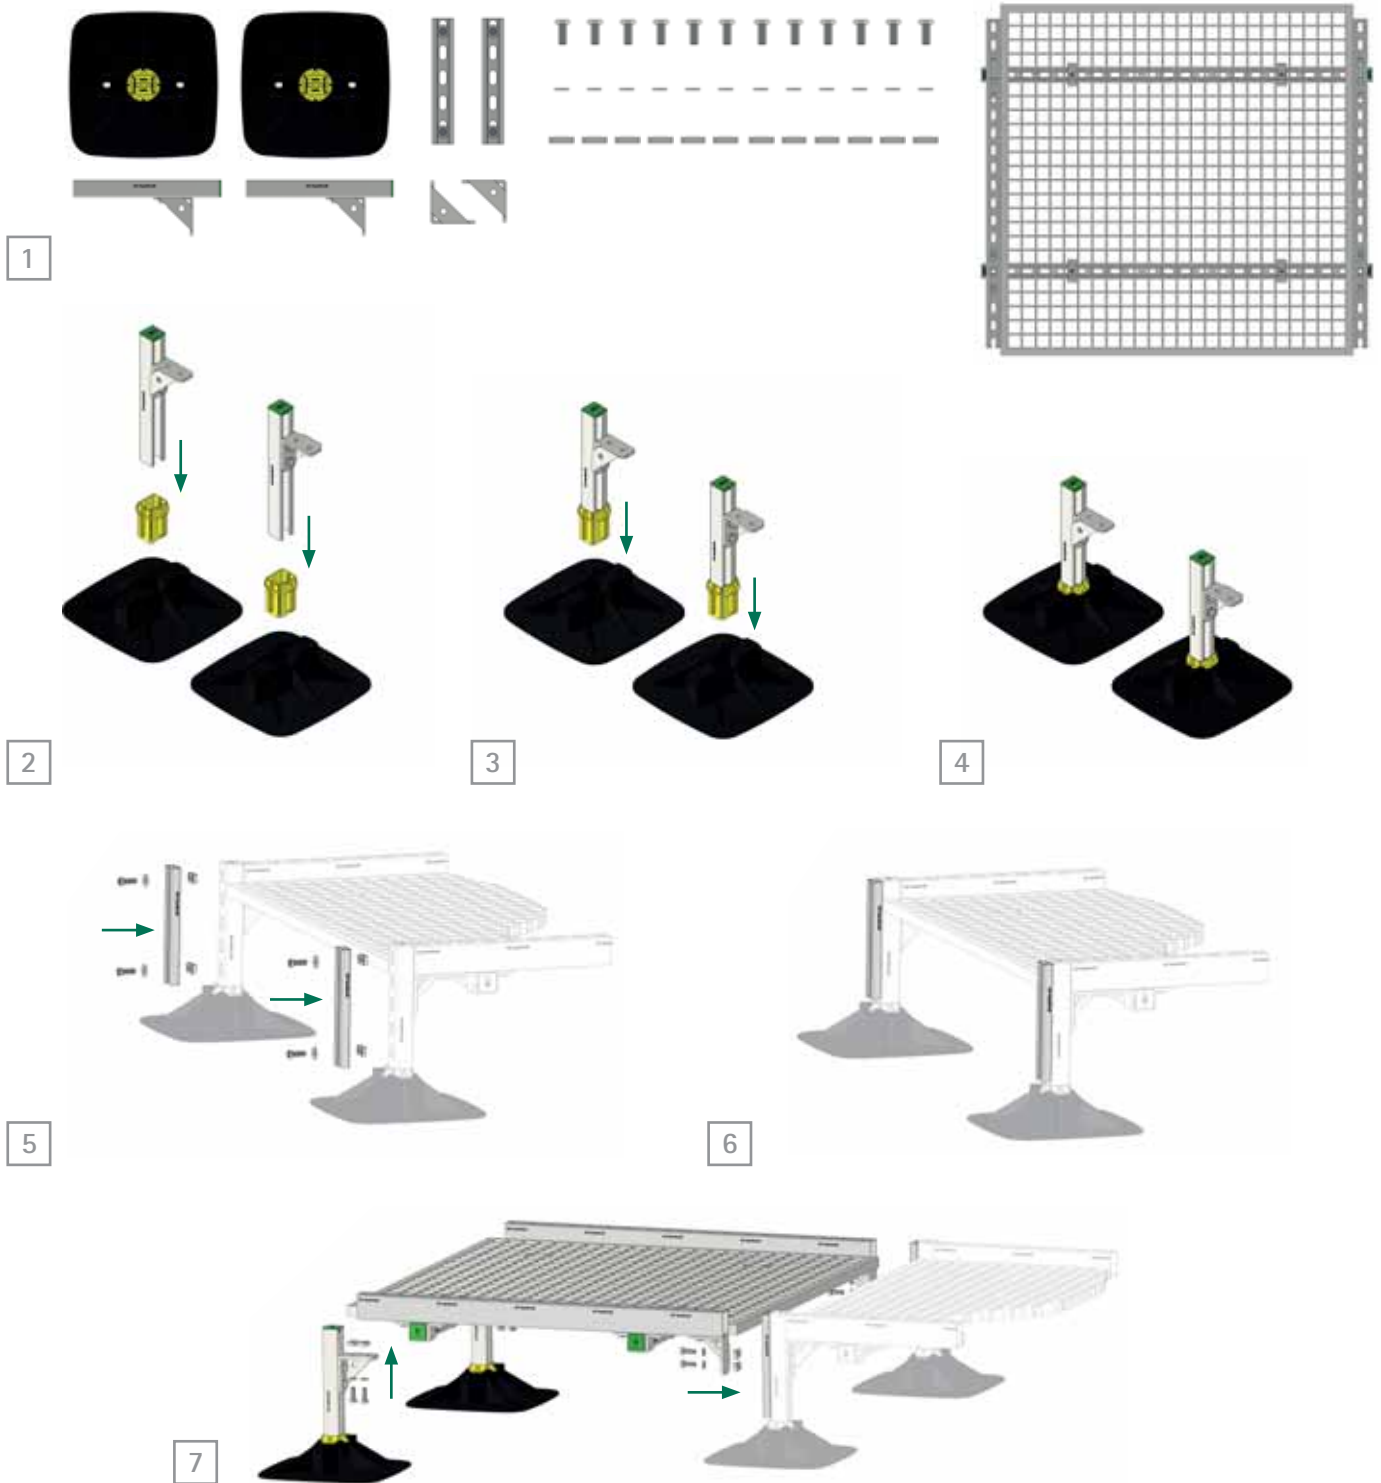

BIS Yeti® 335 Walkway Set 1000x1000mm - H33 extension

Part no. 67685811

M10: 25 Nm
M12: 60 Nm

SG Bauakustik
Nr. 1762-001-18

ITB Institute Report No.
LZM00-02259/20/Z00NZM

PVC?

966000344 - Assembly Instruction BIS Yeti® 335 Walkway Set 1000x1000mm - H33 extension - 11/2022 - pdf - Full content subject to modifications