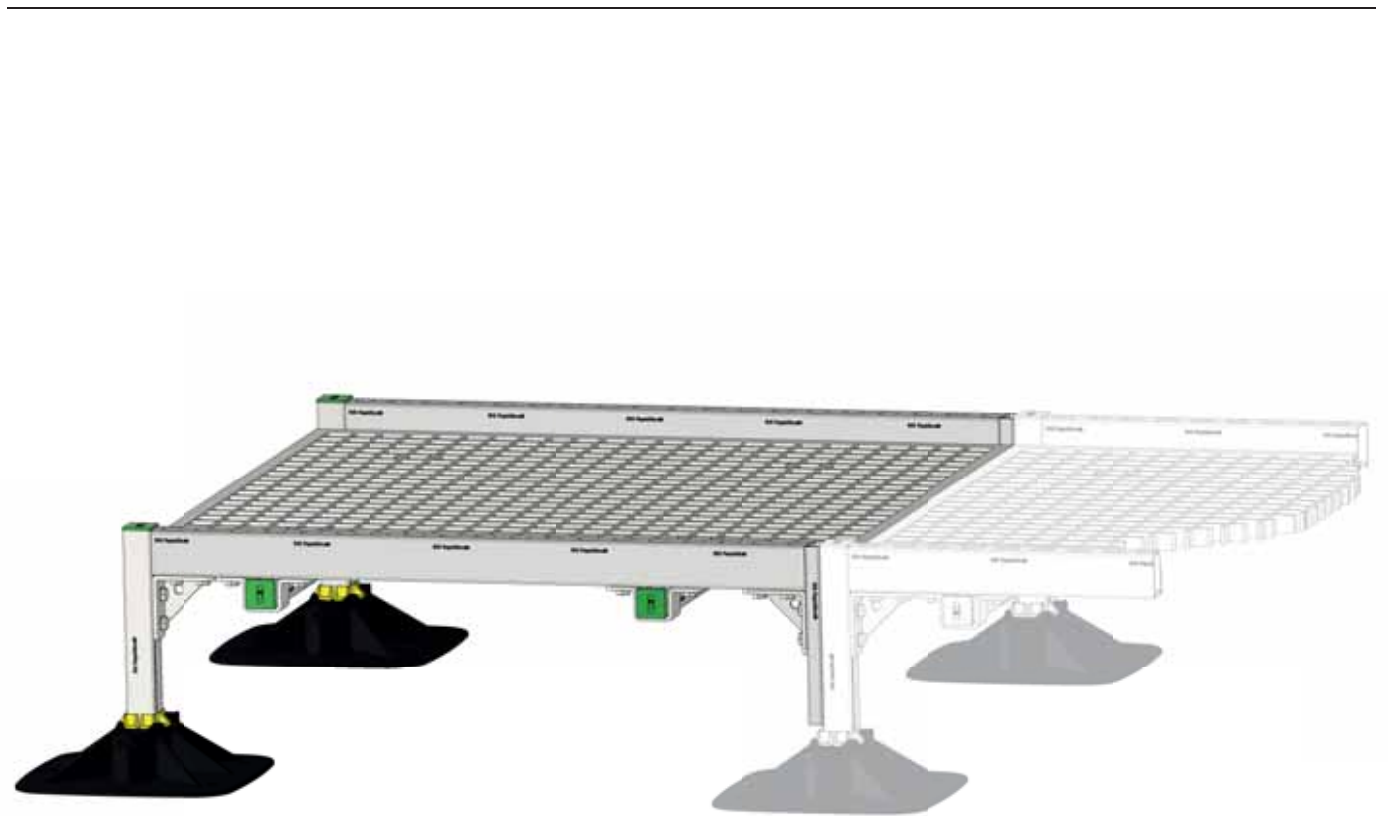

BIS Yeti® 335 Walkway Set 1000x1000mm – H33 extension

Part no. 67685811

EN Assembly instruction
DE Montageanleitung
NL Montage-instructie
FR Instructions de montage
ES Instrucciones de montaje
PT Instrução de montagem

PL Instrukcja montażu
CZ Montážní návod
SK Montážny návod
RO Instrucțiuni de montaj
RU Инструкция по монтажу
UA Інструкція з монтажу

DK Monteringsvejledning
SE Monteringsanvisninga
NO Montasjanvisning
IT Istruzioni di montaggio

 	UK +44 (0)1295 75 34 00	ES +34 93 721 33 75	UA +380 44 351 27 47	CN +86 21 5176 0268	
	DE +49 (0)921 75 60 0	PL +48 12 684 00 95	US +1 800 610 5056	SG +65 9146 8260	
	NL +31 (0)297 23 30 00	CZ/SK +420 326 724 009	DK +45 46 37 05 10	Other countries	
	BE +32 (0)16 82 20 40	HU (+36 1) 920 2458	SE +46 (0)40 36 54 20	+31 (0)297 23 30 00	
	FR +33 (0)4 76 04 10 70	RU +7 (495) 664 35 08	NO +45 46 37 05 10