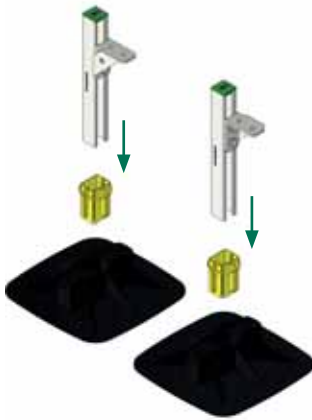

# BIS Yeti® 335 Walkway Set 1000x1000mm - H33

Part no. 67685801

1

2

3

4

5

M10: 25 Nm  
M12: 60 Nm