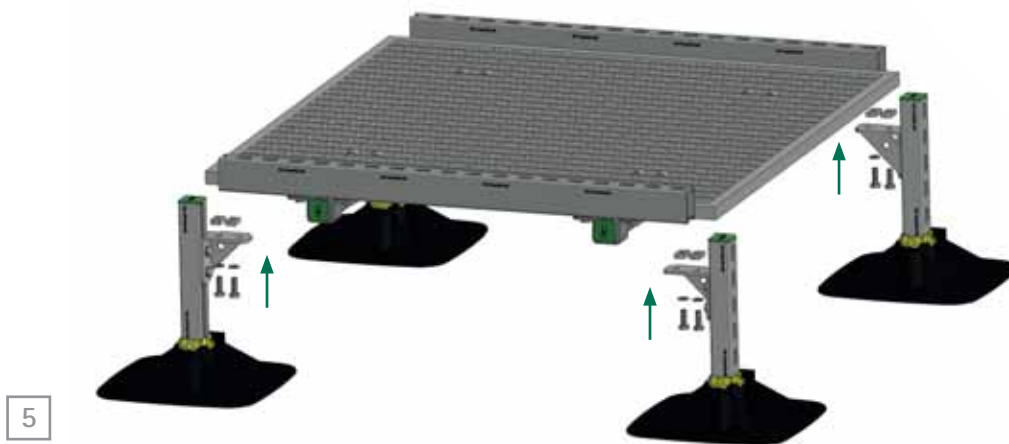

5

M10: 25 Nm
M12: 60 Nm

SG Bauakustik
Nr. 1762-001-18

ITB Institute Report No.
LZM00-02259/20/Z00NZM

PVC?

9660000342 - Assembly Instruction BIS Yeti® 335 Walkway Set 1000x1000mm - H33 - 11/2022 - pdf - Full content subject to modifications