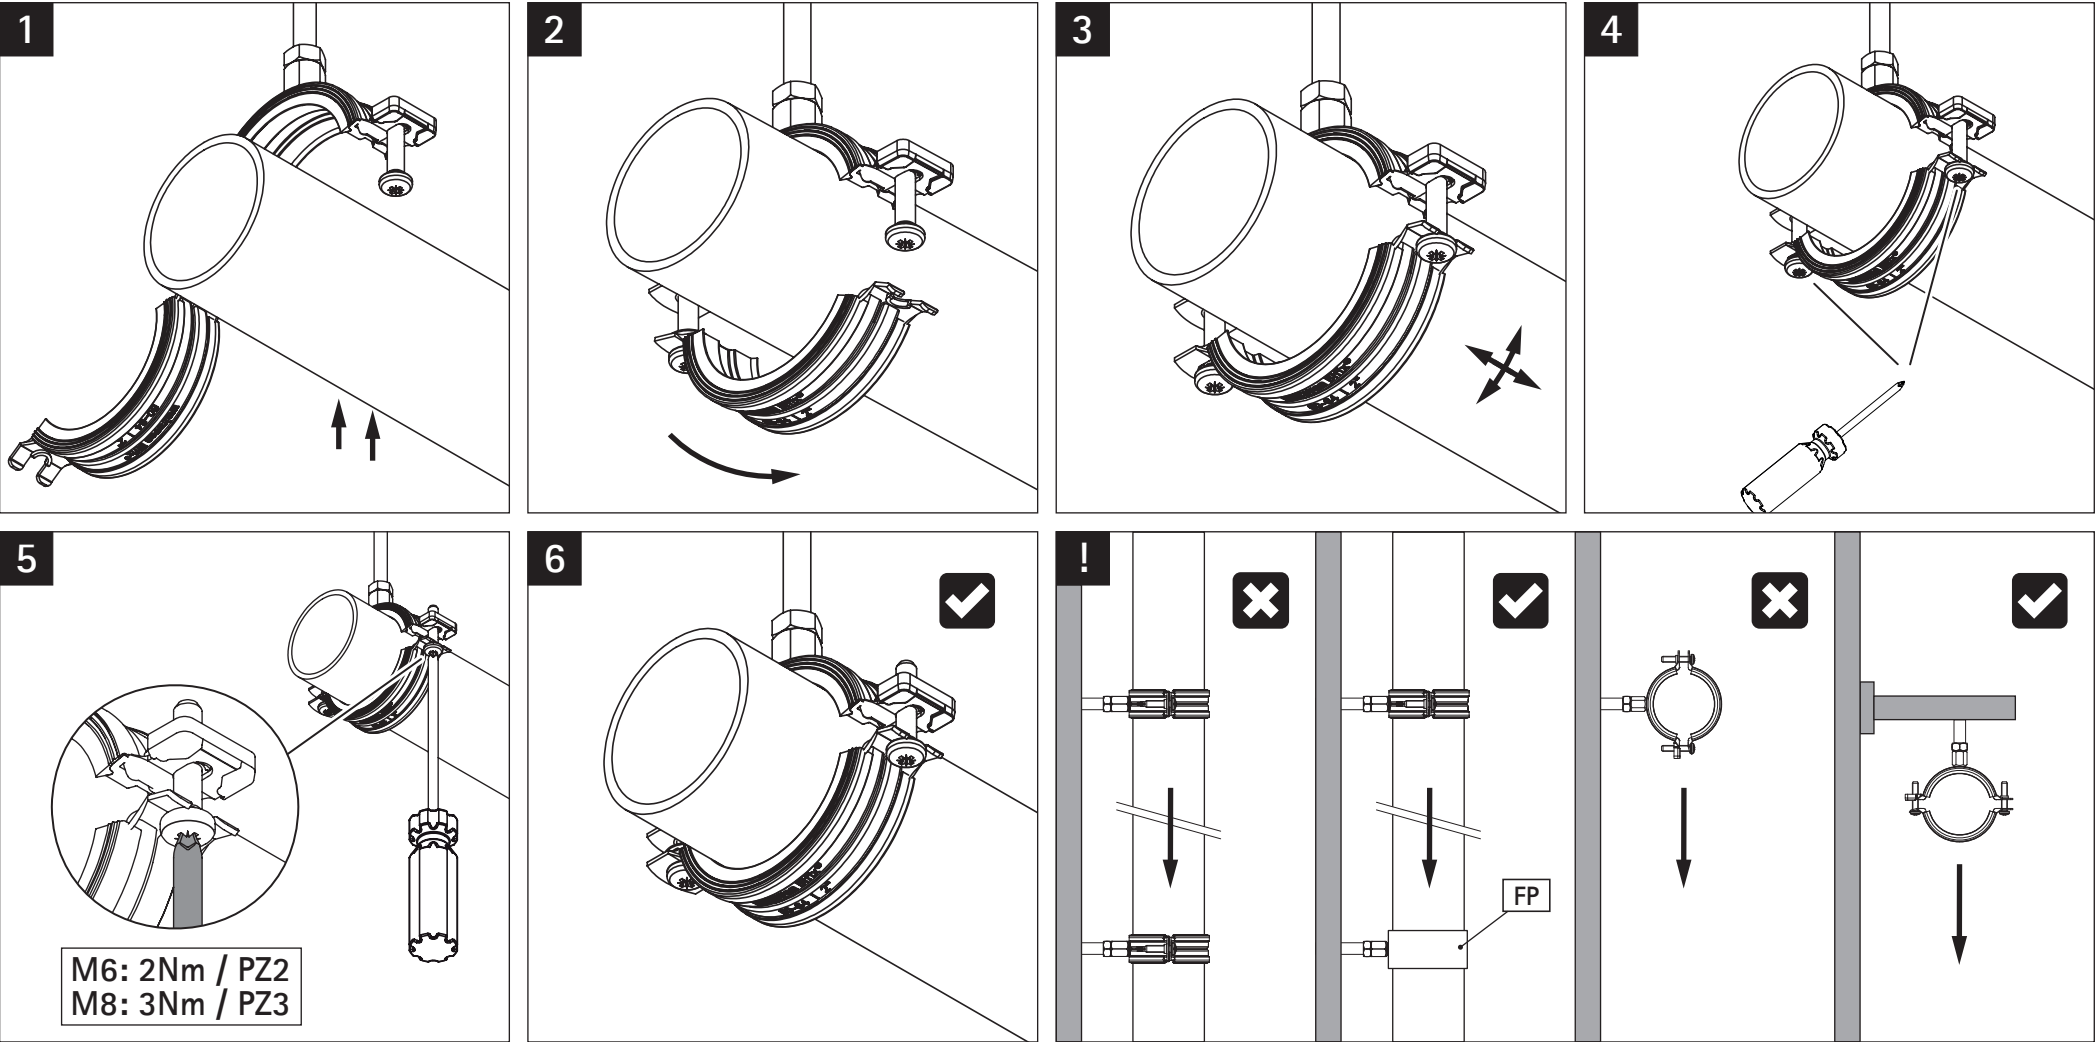

Instructions for use Walraven Bifix® G2 EPDM

Always install according to local regulations

FP = Fixed Point

J. van Walraven Holding B.V., Industrieweg 5, 3641 RK Mijdrecht, The Netherlands