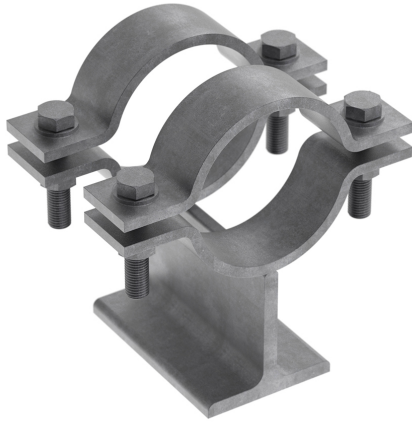

# Walraven Pipe Shoe T 2-clamp

(E 05 73)

25 - 220 мм

## Особливості та переваги

- for light duty fixing of pipes and tubes to steel beams, profiles, brackets
- suitable for fixing points in case of rigid fixing
- suitable for sliding support
- bolts, nuts and washers are included
- матеріал: сталь 1.0038 (S235JR)
- оцинковка: гаряча
- for operating temperatures up to +300 °C