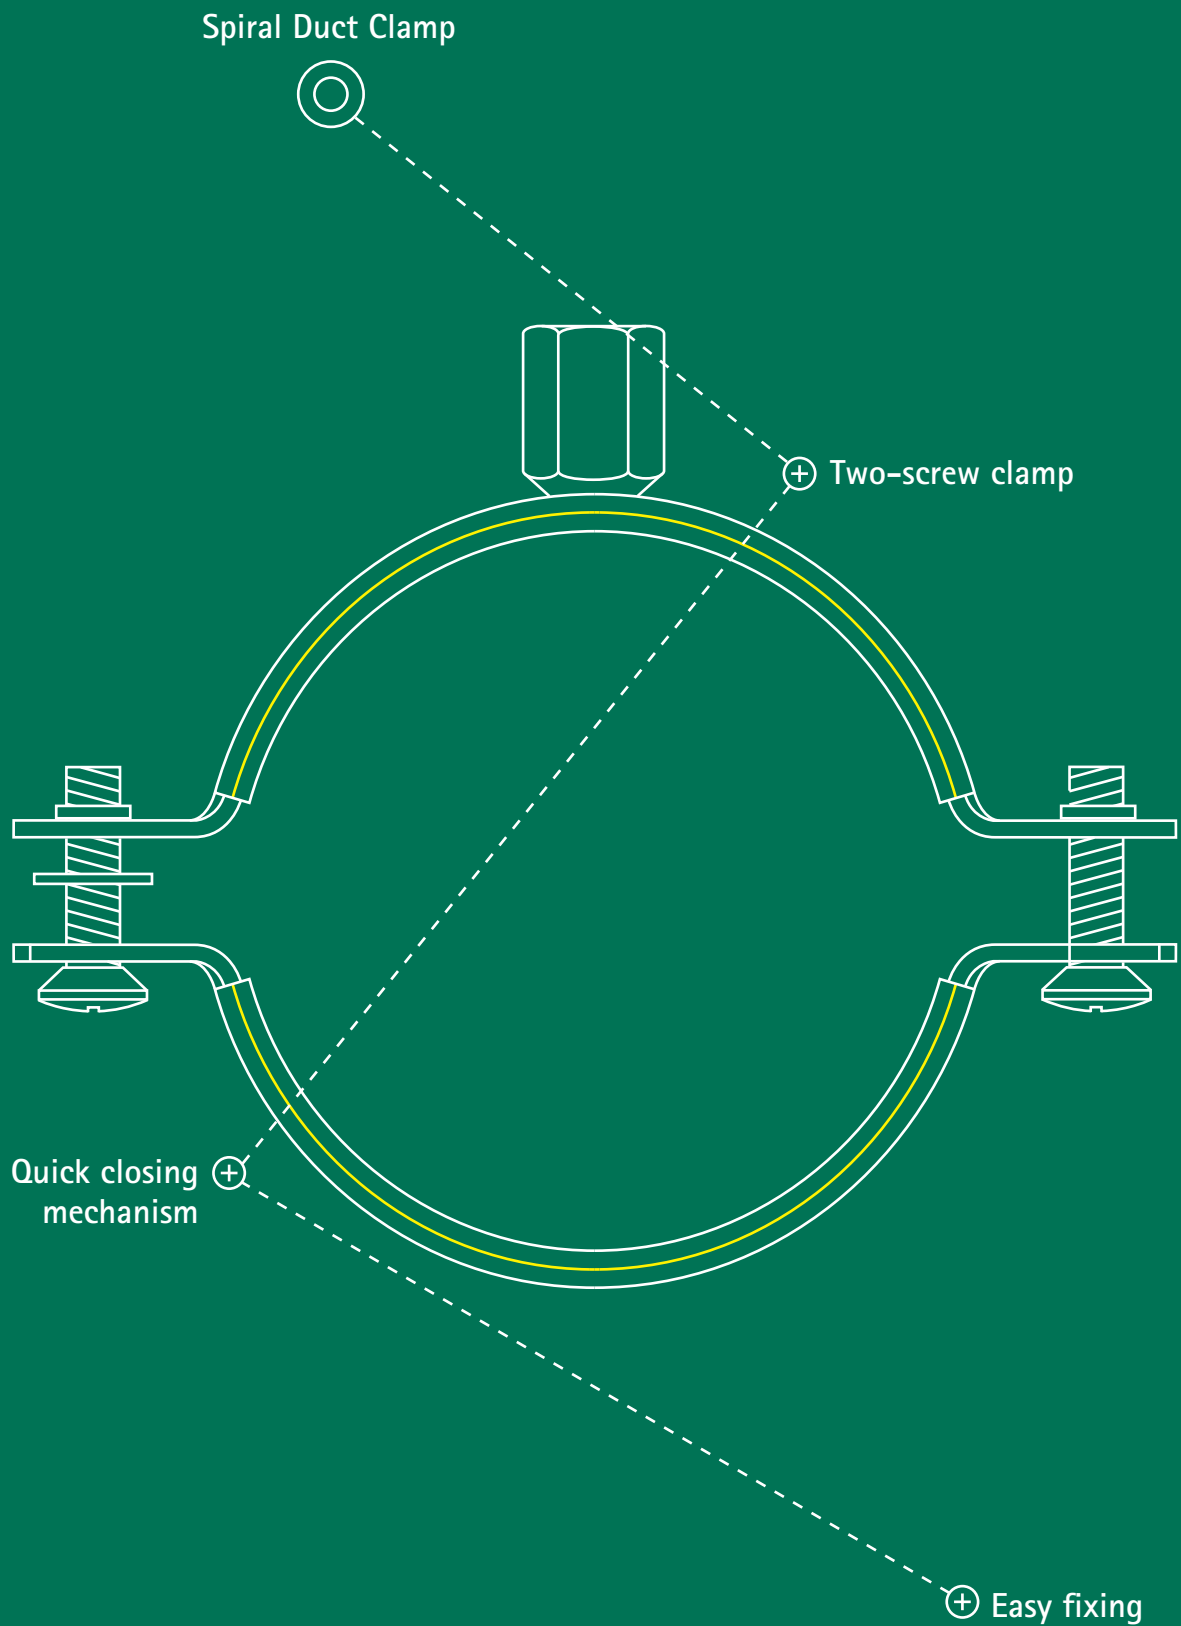

Inspired by smart solutions from the start

Walraven is a globally active company in the installation industry, founded in 1942. We have always been dedicated to make the work of our customers easier and more effective. With simple and smart solutions, comprehensive services and excellent support.

Walraven. The value of smart