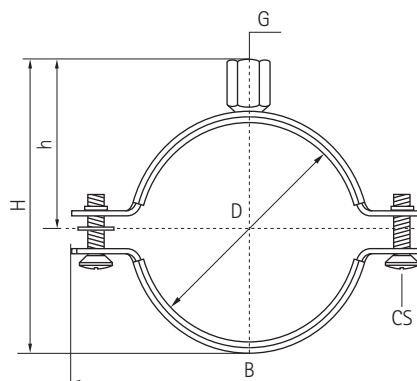

Walraven. The value of smart

Spiral Duct Clamp

For spiral ducts 80 – 630mm

Product information

The Walraven Spiral Duct Clamp has EPDM rubber lining and is intended to be used for indoor spiral duct installations. The clamp has a quick closing mechanism making installations easier as there is no need to loosen the screws completely during installation. Plus this clamp allows connection to both M8 and M10 threaded rods.

Features and benefits

- Two-screw clamp
- Quick closing mechanism
- Material: steel
- Zinc plated
- Noise insulating lining, EPDM rubber, black
- Age resistant lining
- Noise insulating lining according to DIN 4109

Product Details

Part No.	D (mm)	G	B (mm)	H (mm)	h (mm)	cs	Pack 1
4103080	80	M8/10	125	109	57	M6	40
4103100	100	M8/10	149	129	67	M6	30
4103112	112	M8/10	163	141	74	M6	30
4103125	125	M8/10	180	154	78	M6	25
4103140	140	M8/10	189	169	86	M6	35
4103150	150	M8/10	202	179	92	M6	30
4103160	160	M8/10	222	189	98	M6	25
4103180	180	M8/10	243	209	108	M6	20
4103200	200	M8/10	259	229	117	M6	20
4103225	225	M8/10	288	253	132	M6	20
4103250	250	M8/10	304	279	145	M6	20
4103280	280	M8/10	358	309	160	M6	20
4103300	300	M8/10	373	329	171	M6	20
4103315	315	M8/10	386	344	178	M6	20
4103355	355	M8/10	445	384	198	M6	15
4103400	400	M8/10	493	429	221	M6	10
4103450	450	M8/10	540	483	246	M6	15
4103500	500	M8/10	591	532	271	M6	10
4103560	560	M8/10	635	591	300	M10	10
4103600	600	M8/10	675	631	320	M10	10
4103630	630	M8/10	706	664	335	M10	8