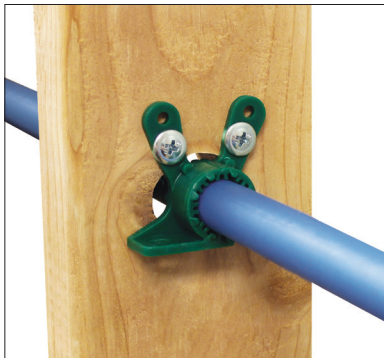

## Rabbit Clamp - VO fire-rated

### Product Specifications:

- One piece multi-purpose clamp that can be secured at the base or top using two screws to mount 1/2" pipe
- Ideal for copper, PEX and CPVC tubing
- Mounts directly to brackets, studs and walls
- Features multi-use mounting holes
- VO fire-rated
- Materials: PA (polyamide - nylon)

Item Number	Size (inches)	D / CTS (inches)	D / IPS (inches)	Items per pkg
0856016S	1/2	1/2	-	100
0856022S	3/4	3/4	1/2	100

Can be used as a grommet when mounted on wood stud.

Used to secure PEX pipe when mounted on wood stud.