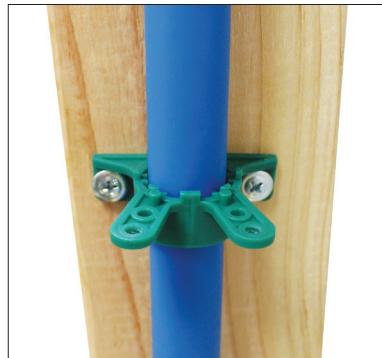

## Rabbit Clamp - VO fire-rated

### Product Specifications:

- One piece multi-purpose clamp that can be secured at the base or top using two screws to mount 1/2" pipe
- Ideal for copper, PEX and CPVC tubing
- Mounts directly to brackets, studs and walls
- Features multi-use mounting holes
- VO fire-rated
- Materials: PA (polyamide - nylon)

Item Number	Size (inches)	D / CTS (inches)	D / IPS (inches)	Items per pkg
0856016S	1/2	1/2	-	100
0856022S	3/4	3/4	1/2	100

Can be used as a grommet when mounted on wood stud.

Used to secure PEX pipe when mounted on wood stud.

Insulates PEX pipe when mounted on metal studs.

<b>PRODUCT SUBMITTAL</b>		Architect / Owner:
Job Name:		
		Contractor:
Date:		
Part No.	Qty:	Notes:

THE INFORMATION CONTAINED IN THIS SUBMITTAL SHEET IS PROPRIETARY TO WALRAVEN, INC. AND IS SUBJECT TO CHANGE WITHOUT NOTICE. THIS INFORMATION MAY NOT BE REPRODUCED IN PART OR WHOLE WITHOUT WRITTEN AUTHORIZATION FROM WALRAVEN, INC.