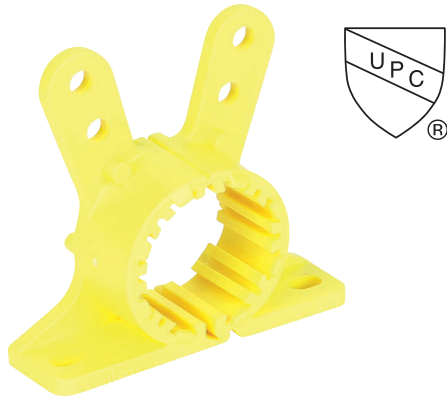

## Rabbit Clamp - VO fire-rated

### Product Specifications:

- One piece multi-purpose clamp that can be secured at the base or top using two screws to mount 1/2" pipe
- Ideal for copper, PEX and CPVC tubing
- Mounts directly to brackets, studs and walls
- Features multi-use mounting holes
- VO fire-rated
- Materials: PA (polyamide - nylon)

Item Number	Size (inches)	D / CTS (inches)	D / IPS (inches)	Items per pkg
0856016S	1/2	1/2	-	100
0856022S	3/4	3/4	1/2	100

Can be used as a grommet when mounted on wood stud.

Used to secure PEX pipe when mounted on wood stud.

Insulates PEX pipe when mounted on metal studs.

<b>PRODUCT SUBMITTAL</b>		Architect / Owner:
Job Name:		
		Contractor:
Date:		
Part No.	Qty:	Notes:

THE INFORMATION CONTAINED IN THIS SUBMITTAL SHEET IS PROPRIETARY TO WALRAVEN, INC. AND IS SUBJECT TO CHANGE WITHOUT NOTICE. THIS INFORMATION MAY NOT BE REPRODUCED IN PART OR WHOLE WITHOUT WRITTEN AUTHORIZATION FROM WALRAVEN, INC.