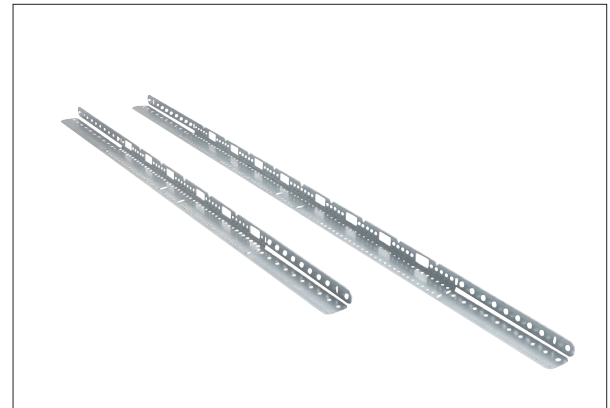

Rapid Sliding Wall Bracket (RSWB) Double PEX 1/2" Stub-Out Kit

Product Specifications

- Pre-assembled and ready to use with PEX pipe
- Adjust and close using hands or drill
- Individually bagged for convenience

The Rapid Sliding Wall Bracket Double PEX Stub-Out Kit can be mounted on both wood and metal studs.

Item number	Each kit contains	Items per pkg.
59490971	RSWB3 spans from 12" to 20", double PEX stub-out brackets, mounting hardware	25
59490972	RSWB4 spans from 16" to 26", double PEX stub-out brackets, mounting hardware	25