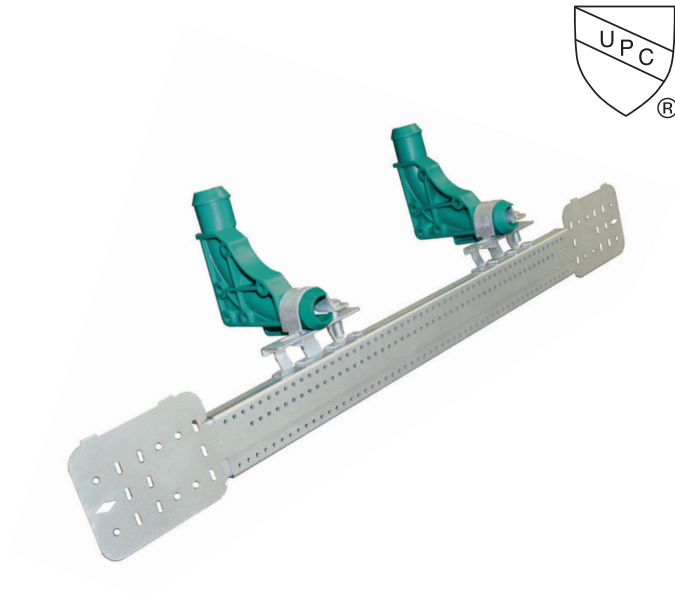

Rapid Sliding Wall Bracket (RSWB) Double PEX 1/2" Stub-Out Kit

Product Specifications

- Pre-assembled and ready to use with PEX pipe
- Adjust and close using hands or drill
- Individually bagged for convenience

The Rapid Sliding Wall Bracket Double PEX Stub-Out Kit can be mounted on both wood and metal studs.

Item number	Each kit contains	Items per pkg.
59490971	RSWB3 spans from 12" to 20", double PEX stub-out brackets, mounting hardware	25
59490972	RSWB4 spans from 16" to 26", double PEX stub-out brackets, mounting hardware	25