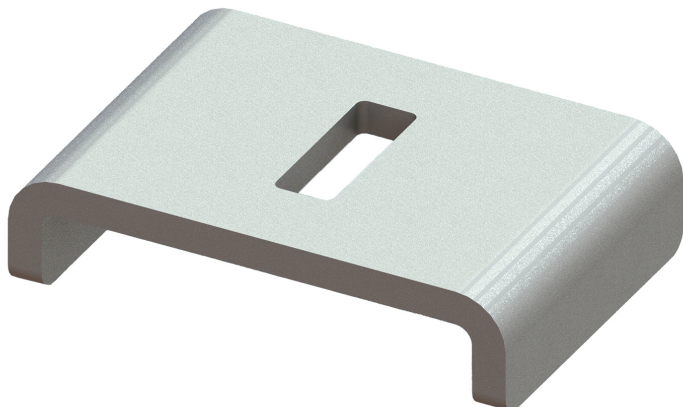

Walraven Maxx U-Shape Bracket

(H2 05 18)

pentru realizarea de structuri Maxx

Caracteristici și beneficii

- profil-U pentru stabilitate mai mare
- when tightening directly onto Maxx profiles, it is strongly advised to use Maxx U-shape brackets
- advised to use when hanging profiles from the ceiling
- to distribute tightening force when using Maxx Bolt Set
- U-shaped geometry secures from turning
- hexagon head bolt set with washer and serrated flange nut for Maxx profile connections
- material: steel S235JR
- zincare prin imersie

Art.Nr.	Tip	L	B (mm)	H (mm)	s (mm)	d1 (mm)	Amb. 1
6589108	UB80	94 mm	80	26	6	40 x 14	-
6589112	UB100	118 mm	80	28	8	40 x 14	-
6589116	UB100/18	118 mm	80	28	8	∅ 18	-