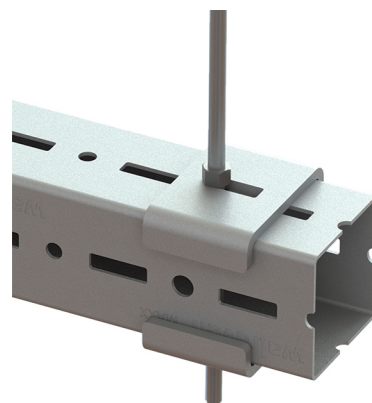

Walraven Maxx U-Shape Bracket

(H2 05 18)

pentru realizarea de structuri Maxx

Caracteristici și beneficii

- profil-U pentru stabilitate mai mare
- when tightening directly onto Maxx profiles, it is strongly advised to use Maxx U-shape brackets
- advised to use when hanging profiles from the ceiling
- to distribute tightening force when using Maxx Bolt Set
- U-shaped geometry secures from turning
- hexagon head bolt set with washer and serrated flange nut for Maxx profile connections
- material: steel S235JR
- zincare prin imersie

Art.Nr.	Tip	L	B (mm)	H (mm)	s (mm)	d1 (mm)	Amb. 1
6589108	UB80	94 mm	80	26	6	40 x 14	-
6589112	UB100	118 mm	80	28	8	40 x 14	-
6589116	UB100/18	118 mm	80	28	8	∅ 18	-