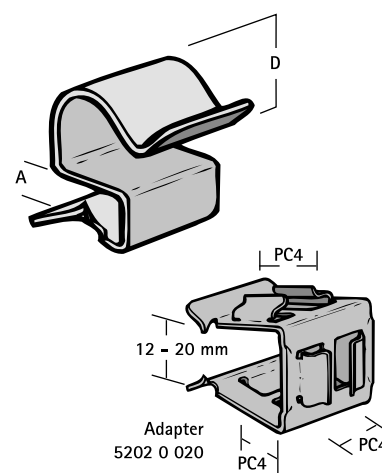

Produs alternativ
Britclips® GAM8