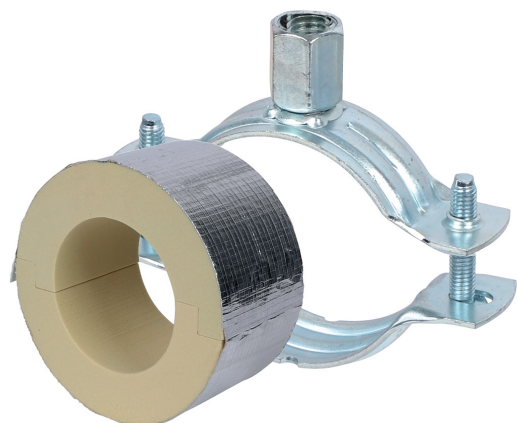

BISOFIX® PIR40 + 2S

12,0 - 139,7 mm

(D 03 72)

Caracteristici și beneficii

- for combination with elastomeric foam insulation
- vapourproof glueable with pipe insulation
- insulating pipe support with 2S clamp
- 2S clamp with M8/M10 connection nut
- nu conține CFC, HCFC, formaldehidă sau cadmiu
- Brandklasse B2
- PIR density <80mm = 80kg/m³
- PIR density >80mm = 120kg/m³
- PIR density 80kg/m³ => 0,024-0,026 [W/m*K]
- PIR density 120kg/m³ => 0,030-0,032 [W/m*K]
- colier: zincat electrolitic
- temperature range -45 °C - +105 °C