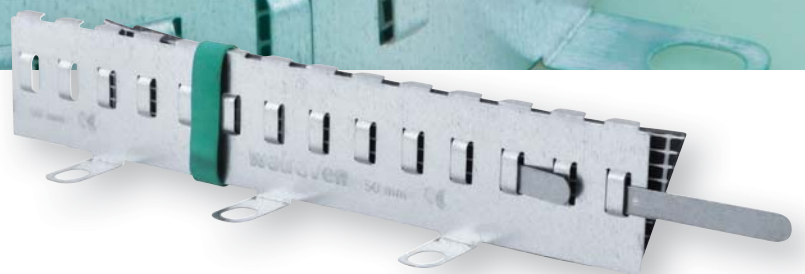

## Pacifyre<sup>®</sup> BFC

Fire Collar

Pacifyre® BFC

Complies with fire safety standards

Up to 4 hours fire protection

Emits no toxic gases

Easy installation

# Product information

- A fire collar for plastic (combustible) pipes up to Ø 160 mm
- For thin- and thick-walled pipes
- For flexible walls, solid walls and ceilings
- Up to 2 hours fire protection in wall penetrations
- Up to 4 hours fire protection on floor/ceiling penetrations

## Features and Benefits

- Easy to install
- Suitable for damp conditions
- Oversized for increased flexibility in positioning
- Low height of 42.5 mm
- 2 collars per box