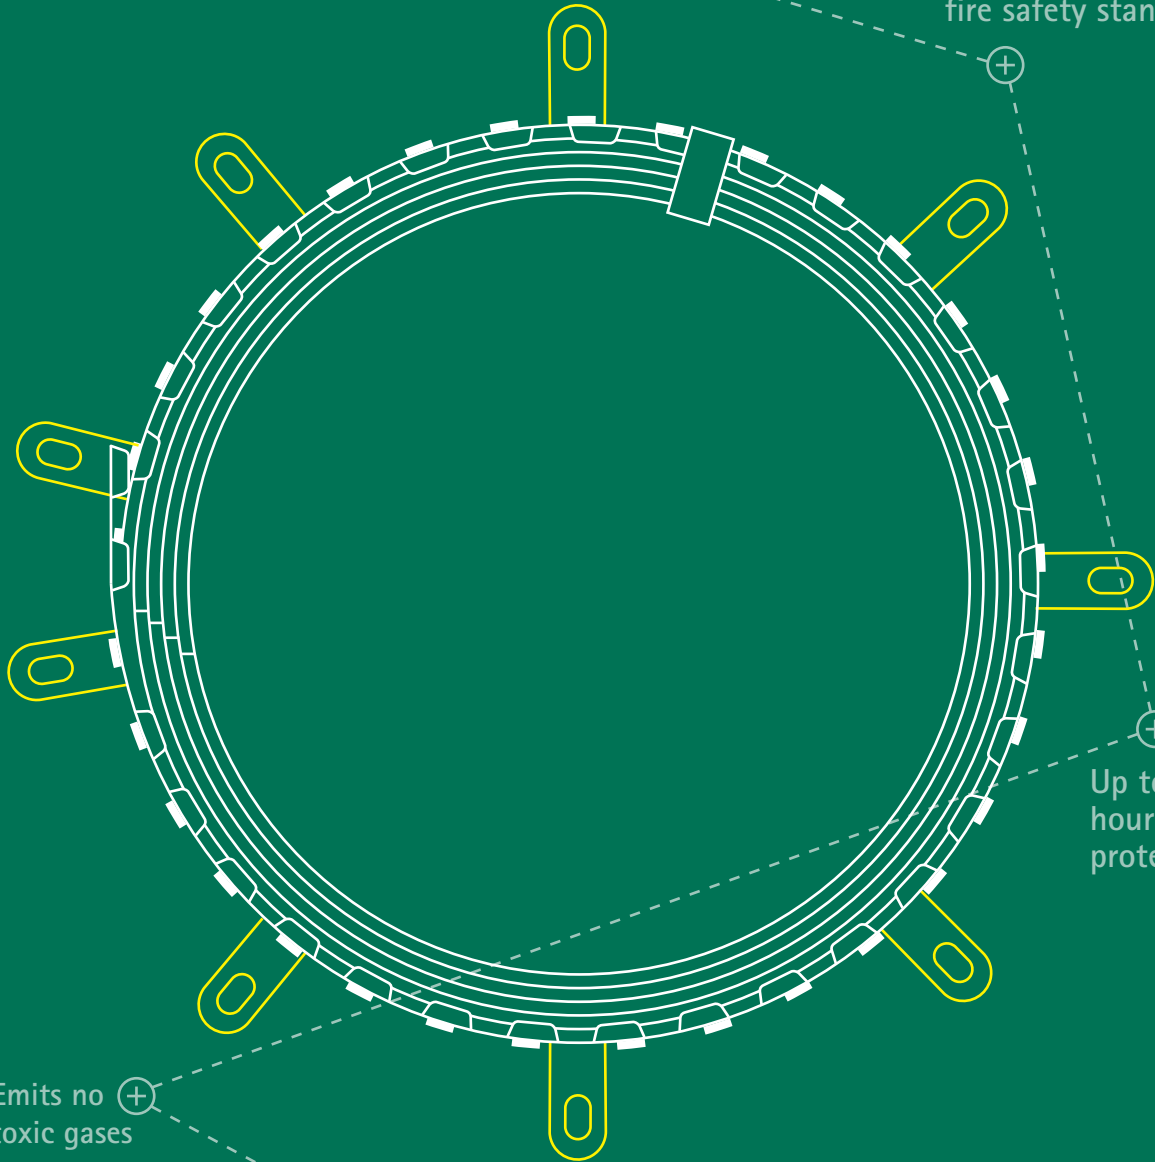

Pacifyre® BFC

Complies with fire safety standards

Up to 4 hours fire protection

Emits no toxic gases

Easy installation