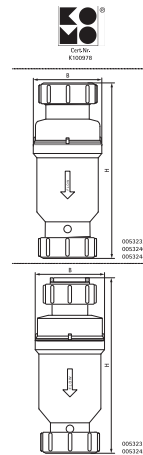

Complementair

McAlpine MacValve Waterslotloos Sifon
Accessoires
starQuick® Beugel (Wit)
McAlpine PP-buis