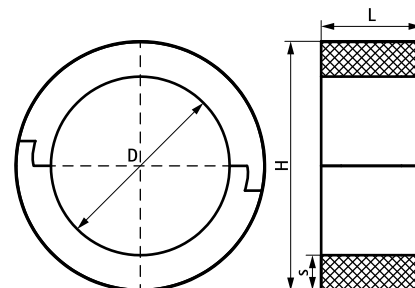

BISOFIX® PIR20

(D 03 50)

per tubi insonorizzati 12,0 - 273,1 mm

Features and benefits

- combinabile con isolanti in schiuma rigida
- coprire le giunzioni con il nastro di alluminio
- non contiene CFC, HCFC, formaldeide o cadmio
- classe di resistenza al fuoco B2
- densità PIR con $D < 110\text{mm} = 80\text{kg/m}^3$
- densità PIR con $D > 110\text{mm} = 120\text{kg/m}^3$
- thermal conductivity lambda (approx. value): 0.30 W/(mK)
- intervallo di temperatura $-45\text{ °C} - +105\text{ °C}$

Part No.	D (mm)	D (")	DN	L	H (mm)	s (mm)	F _{az} (N)	Pack 1
I200000012	12,0	-	-	75 mm	52,0	20,0	120	25
I200000015	15,0 - 16,0	-	-	75 mm	55,0	20,0	160	25
I200000018	17,2 - 18,0	3/8	10	75 mm	58,0	20,0	170	25
I200000020	20,0	-	-	75 mm	60,0	20,0	180	25
I200000022	21,3 - 22,0	1/2	15	75 mm	62,0	20,0	180	25
I200000025	25,0	-	-	75 mm	65,0	20,0	190	25
I200000028	26,9 - 28,0	3/4	20	75 mm	68,0	20,0	200	25
I200000032	32,0	-	-	75 mm	72,0	20,0	210	25
I200000034	33,7 - 35,0	-	-	75 mm	75,0	20,0	220	25
I200000040	40,0	-	-	75 mm	80,0	20,0	260	25
I200000042	42,4	1 1/4	32	75 mm	82,4	20,0	280	25
I200000048	48,3	1 1/2	40	75 mm	88,3	20,0	300	25
I200000050	50,0	-	-	75 mm	90,0	20,0	310	25
I200000054	54,0	-	-	75 mm	94,0	20,0	320	25
I200000057	56,0 - 57,0	-	-	75 mm	97,0	20,0	330	25
I200000060	60,3	2	50	75 mm	100,3	20,0	340	25
I200000064	64,0	-	-	75 mm	104,0	20,0	350	25
I200000070	70,0	-	-	75 mm	110,0	20,0	370	25
I200000076	76,1	2 1/2	65	75 mm	116,1	20,0	390	25
I200000089	88,9	3	80	75 mm	128,9	20,0	430	25
I200000102	101,6	-	-	75 mm	141,6	20,0	450	25
I200000108	108,0	-	-	75 mm	148,0	20,0	500	25
I200000114	114,3	4	100	100 mm	154,3	20,0	1.110	15
I200000133	133,0	-	-	100 mm	173,0	20,0	1.360	5
I200000140	139,7	5	125	100 mm	179,7	20,0	1.410	5
I200000160	159,0 - 160,0	-	-	100 mm	200,0	20,0	1.520	5
I200000168	168,3	6	150	100 mm	208,3	20,0	1.570	5
I200000219	219,1	8	200	150 mm	259,1	20,0	1.620	2
I200000273	273,1	-	-	150 mm	313,0	20,0	1.670	2