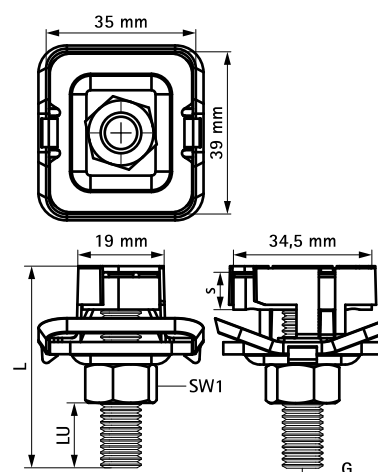

Art.br.	G	L	LU (mm)	s (mm)	SW1 (mm)	T <sub>(inst.)</sub> (Nm)	F <sub>a,z</sub> (N)	F <sub>a,x</sub> (N)	KK	VP
652785804	M8	40 mm	16	6,0	13	11,0	3.120	1.100	15	150
652785805	M8	50 mm	26	6,0	13	11,0	3.120	1.100	15	150
652785806	M8	60 mm	36	6,0	13	11,0	3.120	1.100	5	100
652785808	M8	80 mm	56	6,0	13	11,0	3.120	1.100	5	100
652785810	M8	100 mm	76	6,0	13	11,0	3.120	1.100	5	100
652785004	M10	40 mm	12	8,0	17	15,0	5.000	1.250	15	150
652785006	M10	60 mm	32	8,0	17	15,0	5.000	1.250	5	100
652785008	M10	80 mm	52	8,0	17	15,0	5.000	1.250	5	100
652785204	M12	40 mm	10	9,0	19	22,0	5.000	2.440	5	100
652785206	M12	60 mm	30	9,0	19	22,0	5.000	2.440	5	100

M10 testirane na vatrootpornost prema EN 1366-1.

M12 testirane na vatrootpornost prema EN 1366-1.

Tested values in combination with BIS RapidStrut® Rail 41x41x2,5mm.