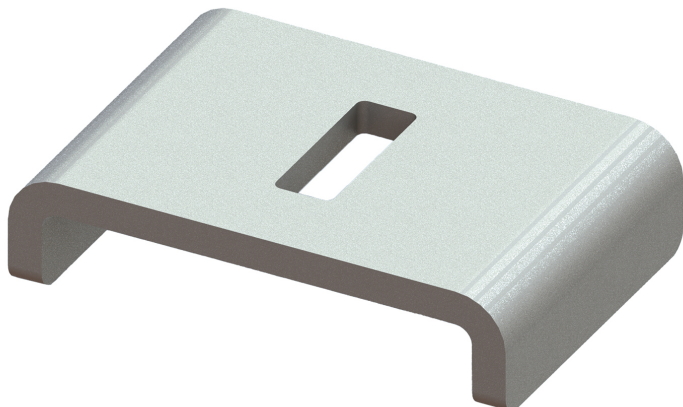

## Walraven Maxx U-Shape Bracket

(H2 05 18)

to make Maxx rail fabrications

### Prednosti i osobine

- U-oblik za veću stabilnost
- when tightening directly onto Maxx profiles, it is strongly advised to use Maxx U-shape brackets
- advised to use when hanging profiles from the ceiling
- to distribute tightening force when using Maxx Bolt Set
- U-shaped geometry secures from turning
- hexagon head bolt set with washer and serrated flange nut for Maxx profile connections
- material: steel S235JR
- termički cinkovan

Art.br.	Tipa	L	B (mm)	H (mm)	s (mm)	d1 (mm)	KK
6589108	UB80	94 mm	80	26	6	40 x 14	-
6589112	UB100	118 mm	80	28	8	40 x 14	-
6589116	UB100/18	118 mm	80	28	8	Ø 18	-