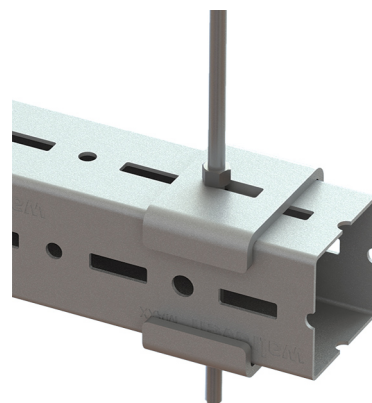

## Walraven Maxx U-Shape Bracket

(H2 05 18)

to make Maxx rail fabrications

### Prednosti i osobine

- U-oblik za veću stabilnost
- when tightening directly onto Maxx profiles, it is strongly advised to use Maxx U-shape brackets
- advised to use when hanging profiles from the ceiling
- to distribute tightening force when using Maxx Bolt Set
- U-shaped geometry secures from turning
- hexagon head bolt set with washer and serrated flange nut for Maxx profile connections
- material: steel S235JR
- termički cinkovan

Art.br.	Tipa	L	B (mm)	H (mm)	s (mm)	d1 (mm)	KK
6589108	UB80	94 mm	80	26	6	40 x 14	-
6589112	UB100	118 mm	80	28	8	40 x 14	-
6589116	UB100/18	118 mm	80	28	8	Ø 18	-