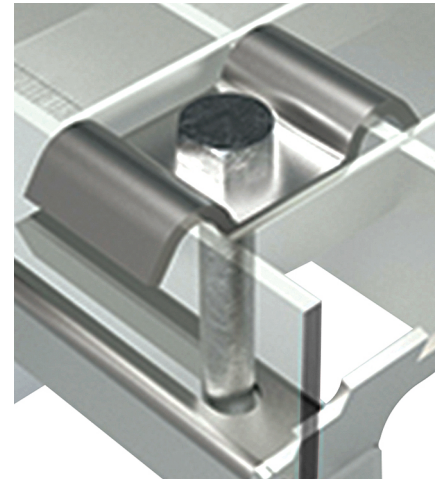

Walraven Fastening Set for Grids

(104 18)

Prednosti i osobine

- set contains 4 top plates, 4 screws and 4 termički cinkovan slidenuts
- W-shaped top plate for optimal fit to grids and flat top surface
- materijal: čelik

Art.br.	G	L	B (mm)	H (mm)	Set	KK
67699000	M8	21 mm	60	68	4 pcs.	25

Kompetabilno

Walraven Yeti® Service Deck Grid
Walraven Yeti® Service Deck Step