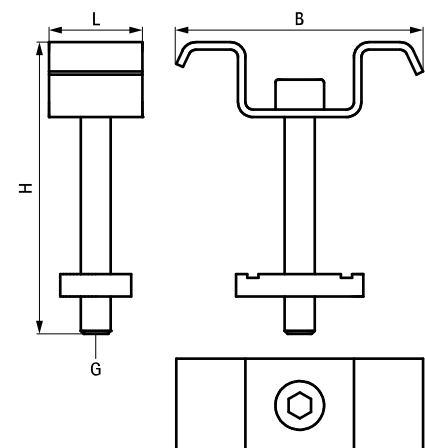

Walraven Fastening Set for Grids

(104 18)

Prednosti i osobine

- set contains 4 top plates, 4 screws and 4 termički cinkovan slidenuts
- W-shaped top plate for optimal fit to grids and flat top surface
- materijal: čelik

Art.br.	G	L	B (mm)	H (mm)	Set	KK
67699000	M8	21 mm	60	68	4 pcs.	25

Kompetabilno

Walraven Yeti® Service Deck Grid
Walraven Yeti® Service Deck Step