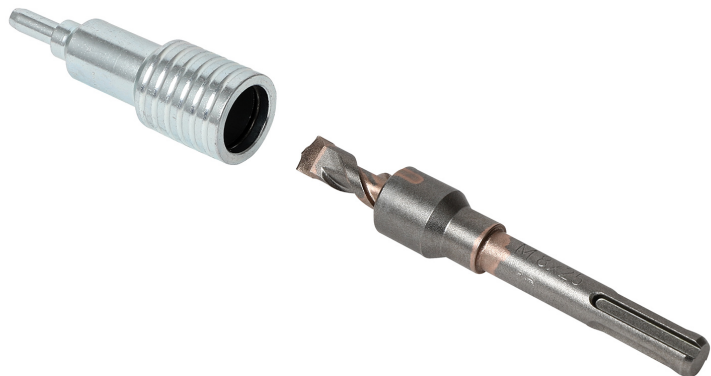

WDI1R Setting Tool Set

(L 03 27)

Prednosti i osobine

- combined tool for drilling and setting WDI1R anchors
- 50% faster installation than with traditional methods
- no uncomfortable hammering in overhead installations

Art.br.	Kode	LU (mm)	d ₀ (mm)	Za	KK
6902206	WDI1R STS 6	25	8	WDI1R M6	20
6902208	WDI1R STS 8	25	10	WDI1R M8	20
6902210	WDI1R STS 10	25	12	WDI1R M10	20

Kompetabilno

WDI1R Drop-in Anchor Short
WDI1R SD Stop Drill Bit