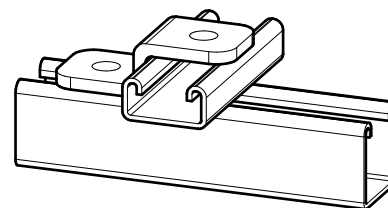

BIS Strut Stainless Steel Z-Connector

(M 60 23)

konstrukcije sa profilnim šinama Strut

Prednosti i osobine

- to connect Strut rails to wall or ceiling
- connector to make Z-connections between Strut rails
- can also be used to hang threaded rods from the ceiling with the possibility to adjust the height even after the pipe clamp / pipe is installed
- user friendly by rounded edges
- material: stainless steel 1.4404 (A4) - EN 10088, AISI 316L

Art.br.	L	B	H	h	s	d1	k	Za šina	KK
		(mm)	(mm)	(mm)	(mm)	(mm)	(mm)		
66587504	86 mm	40	45	41	4,0	Ø 12,2	-	Strut 41x41	50