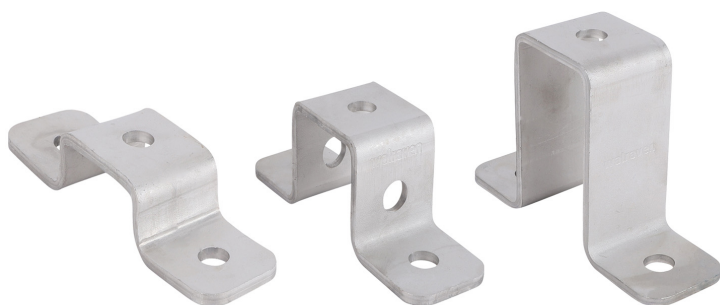

BIS Strut Stainless Steel Cross Connector

(M 60 13)

konstrukcije sa profilnim šinama Strut

66587292

66587294

66587298

Prednosti i osobine

- connector to make cross connections between Strut rails
- to connect Strut rails to wall or ceiling
- the hole pattern is adapted to the hole pattern of Strut rails to use throughbolts
- user friendly by rounded edges
- material: stainless steel 1.4404 (A4) - EN 10088, AISI 316L

Art.br.	L	B	H	s	d1	S	k	Za šina	KK
		(mm)	(mm)	(mm)	(mm)	(mm)	(mm)		
66587292	135	40	24	4,0	12,2	42	100	Strut 41x21	25
66587294	135	40	44	4,0	12,2	42	100	Strut 41x41	25
66587298	135	40	84	4,0	12,2	42	100	Strut 41x82	10