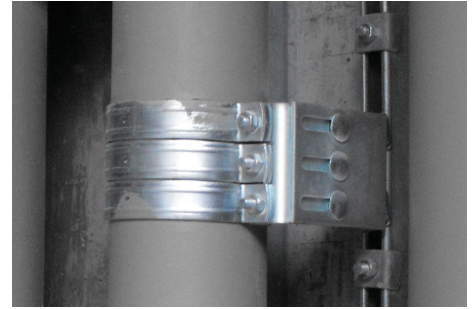

BIS Fixpoint Console 'Medium' (BUP1000)

(E 05 51)

Prednosti i osobine

- suitable for BISOFIX® Cold FixPoint Clamps (see E 05 03)
- flexible use console module for high forces (depending on the situation, detailed design by technical service)
- can be used as a pipe connection point in conjunction with 2 or 3 heavy-duty clamps type HD500 up to max. 227 mm
- tightening torque 75 Nm for the console fixing screws
- connection to the building is recommended with metal anchors M12
- infinitely adjustable height and inclination, high corrosion protection
- materijal: čelik 1.0332
- zaštita materijala:
 - proizvod je deo Walraven BIS UltraProtect® sistema
 - pogodan za unutrašnju i spoljašnju upotrebu
 - izdržava min. 1 000 sati sonog sprej testa (max. 5% crvene rdje) prema ISO standardu 9227

Art.br.	L	B	H	h	d1	d2	k	k1	F _{a,z}	F _{a,y}	F _{a,x}	KK
	(mm)	(mm)	(mm)	(mm)	(mm)	(mm)	(mm)	(mm)	(N)	(N)	(N)	
6698206	80 mm	136	153 - 268	150	15 x 11	Ø 13,0	100	90	14.300	11.500	3.200	1 *
* Depending on the situation, please contact Walraven Technical Support for advice on safe loads. Note! Clamps and Console are to be ordered separately.												

Kompetabilno

BISOFIX® CF Hladna obujmica za fiksne tačke
Walraven Extra teške obujmice HD500 (BUP1000)
WTR1 Throughbolt Anchor

Kompetabilno

WD11 Drop-in Anchor