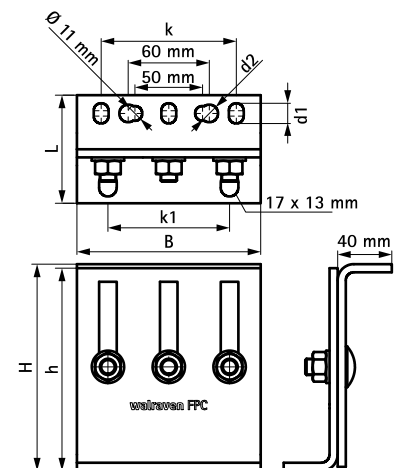

BIS Fixpoint Console 'Medium' (BUP1000)

(E 05 51)

Prednosti i osobine

- suitable for BISOFIX® Cold FixPoint Clamps (see E 05 03)
- flexible use console module for high forces (depending on the situation, detailed design by technical service)
- can be used as a pipe connection point in conjunction with 2 or 3 heavy-duty clamps type HD500 up to max. 227 mm
- tightening torque 75 Nm for the console fixing screws
- connection to the building is recommended with metal anchors M12
- infinitely adjustable height and inclination, high corrosion protection
- materijal: čelik 1.0332
- zaštita materijala:
 - proizvod je deo Walraven BIS UltraProtect® sistema
 - pogodan za unutrašnju i spoljašnju upotrebu
 - izdržava min. 1 000 sati sonog sprej testa (max. 5% crvene rdje) prema ISO standardu 9227

Art.br.	L	B	H	h	d1	d2	k	k1	F _{a,z}	F _{a,y}	F _{a,x}	KK
	(mm)	(mm)	(mm)	(mm)	(mm)	(mm)	(mm)	(mm)	(N)	(N)	(N)	
6698206	80 mm	136	153 - 268	150	15 x 11	Ø 13,0	100	90	14.300	11.500	3.200	1 *
* Depending on the situation, please contact Walraven Technical Support for advice on safe loads. Note! Clamps and Console are to be ordered separately.												