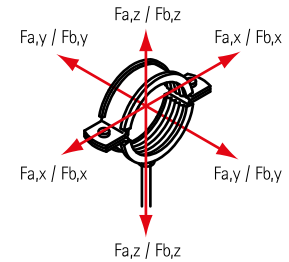

BIS Fixpoint Console 'Medium' (BUP1000)

(E 05 51)

Prednosti i osobine

- suitable for BISOFIX® Cold FixPoint Clamps (see E 05 03)
- flexible use console module for high forces (depending on the situation, detailed design by technical service)
- can be used as a pipe connection point in conjunction with 2 or 3 heavy-duty clamps type HD500 up to max. 227 mm
- tightening torque 75 Nm for the console fixing screws
- connection to the building is recommended with metal anchors M12
- infinitely adjustable height and inclination, high corrosion protection
- materijal: čelik 1.0332
- zaštita materijala:
 - proizvod je deo Walraven BIS UltraProtect® sistema
 - pogodan za unutrašnju i spoljašnju upotrebu
 - izdržava min. 1 000 sati sonog sprej testa (max. 5% crvene rdje) prema ISO standardu 9227

Art.br.	L	B	H	h	d1	d2	k	k1	F _{a,z}	F _{a,y}	F _{a,x}	KK
	(mm)	(mm)	(mm)	(mm)	(mm)	(mm)	(mm)	(mm)	(N)	(N)	(N)	
6698206	80 mm	136	153 - 268	150	15 x 11	Ø 13,0	100	90	14.300	11.500	3.200	1 *
* Depending on the situation, please contact Walraven Technical Support for advice on safe loads. Note! Clamps and Console are to be ordered separately.												

Kompetabilno

BISOFIX® CF Hladna obujmica za fiksne tačke
Walraven Extra teške obujmice HD500 (BUP1000)
WTR1 Throughbolt Anchor

Kompetabilno

WD11 Drop-in Anchor