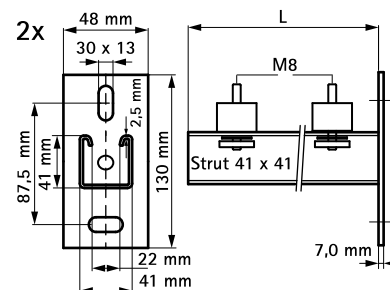

Code article	L	T _(inst.) (Nm)	Rail	F _{a,z} (N)	Cond.1
6901860	600 mm	15,0	strut 41x41	800	-

Alternatif

Walraven Kits clim consoles + silentblocs + rail strut (gac)