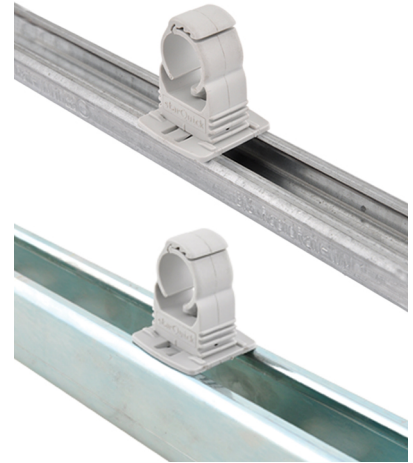

starQuick® Universal Rail Adaptor

(C 05 57)

accessories BIS starQuick® Pipe Clamps without Nut

Features and benefits

- for fixing starQuick® Clamps to BIS RapidRail® or Strut Rail
- to add pipework quickly and simply to an existing installation
- suitable for SQ-10 up to SQ-51
- suitable for rail 27x18, 30x15, 30x20, 30x30, 30x45, 38x40 + Strut
- material: modified PA6 (polyamide), grey
- resistant to UV, aging, oil and gasoline
- corrosion-free, recyclable, halogen free
- temperature resistance: -40 °F to 200 °F constant, +270 °F peak

Part No.	For Rail	Pack 1	Pack 2
0854332	27x18, 30x15, 30x20, 30x30, 30x45, 38x40 + Strut	50	600