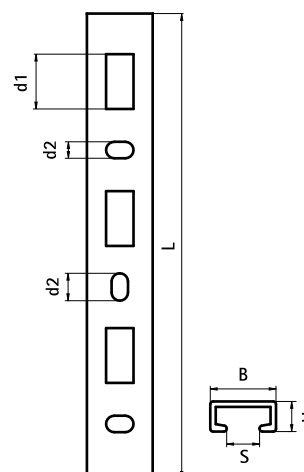

starQuick® Fixing Rail

(C 05 45)

accessories BIS starQuick® Pipe Clamps without Nut

Features and benefits

- for fixing of multiple pipes with starQuick® Clamps without nut
- the starQuick® Clamp is fixed to the rail by mean of the starQuick® Rail Adaptor (Part No. 0854313)
- material: PVC (polyvinylchloride), grey (according to RAL 7035)

Part No.	L	B	H	d1	d2	S	Pack 1	Pack 2
		(")	(")	(")	(")	(")		
0854316	6"	1	2/5	4/5 x 2/5	2/5 x 1/4	4/9	50	400
0854325	3' 3"	1	2/5	4/5 x 2/5	2/5 x 1/4	4/9	25	-

Complementary
starQuick® Rail Adaptor