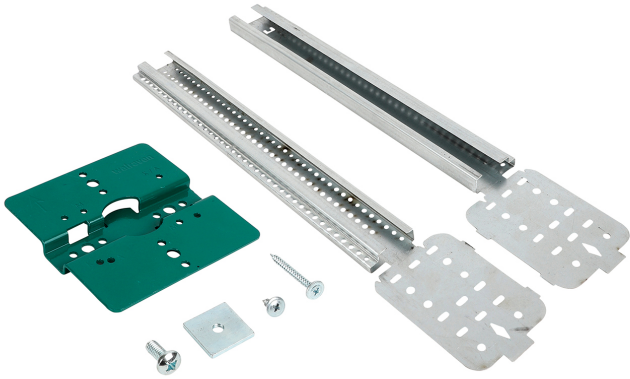

Rapid Sliding Wall Bracket (RSWB) Shower Valve Bracket Kit - Contractor Pack of 25

(02 05 224)

Features and benefits

- loose parts are organized and nested in one sturdy box
- contractor pack includes:
 - Rapid Sliding Wall Brackets
 - Universal Shower Valve Plates
 - square nuts
 - 25 x mounting hardware
 - 25 x installation instructions
- Universal Shower Valve Brackets (USVP) are boxed and hardware is bagged separately within larger box for easy access

Part No.	Cont.	Pack 1
59490962	RSWB3, spans from 12" to 20", Universal Shower Valve Plate 1 (USVP1*), hardware	25
59490963	RSWB4, spans from 16" to 26", Universal Shower Valve Plate 2 (USVP2**), hardware	25
*USVP1: Universal Shower Valve Plate 1 is used with Delta, Moen®, Kohler® and American Standard shower valves.		