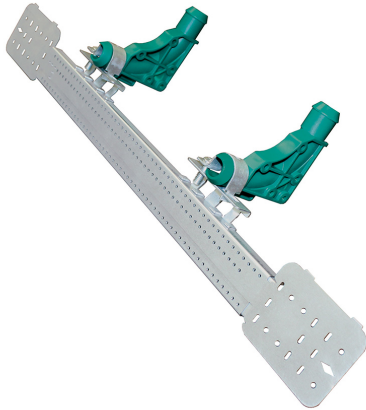

# Rapid Sliding Wall Bracket (RSWB) PEX 1/2" Stub-Out Kit

(02 05 232)

### Features and benefits

- easy to adjust and close using hands or drill
- individually bagged for convenience
- pre-assembled and ready to use with PEX pipe

Part No.	D (")	L (")	B (")	H (")	h (")	s (")	Cont.	Pack 1
59490970	1/2	14.35"	12 - 20	2.48	1.37	0.0255	RSWB3, spans from 12" to 20", 1 stub-out brackets, hardware	25
59490971	1/2	14.35"	12 - 20	2.48	1.37	0.0255	RSWB3, spans from 12" to 20", 2 stub-out brackets, hardware	25
59490972	1/2	14.35"	16 - 26	2.48	1.37	0.0255	RSWB4, spans from 16" to 26", 2 stub-out brackets, hardware	25

### Complementary

- PEX Stub-Out Clamp
- Heavy Angled Wall Bracket (HAWB)