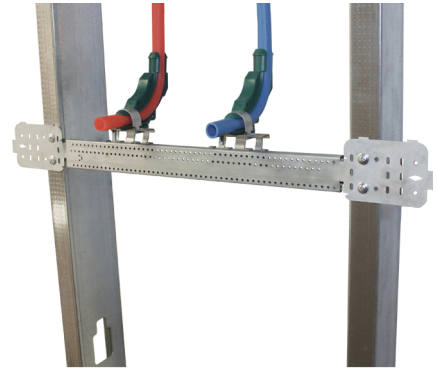

# Rapid Sliding Wall Bracket (RSWB) PEX 1/2" Stub-Out Kit

(02 05 232)

### Features and benefits

- easy to adjust and close using hands or drill
- individually bagged for convenience
- pre-assembled and ready to use with PEX pipe

Part No.	D (")	L (")	B (")	H (")	h (")	s (")	Cont.	Pack 1
59490970	1/2	14.35"	12 - 20	2.48	1.37	0.0255	RSWB3, spans from 12" to 20", 1 stub-out brackets, hardware	25
59490971	1/2	14.35"	12 - 20	2.48	1.37	0.0255	RSWB3, spans from 12" to 20", 2 stub-out brackets, hardware	25
59490972	1/2	14.35"	16 - 26	2.48	1.37	0.0255	RSWB4, spans from 16" to 26", 2 stub-out brackets, hardware	25

### Complementary

- PEX Stub-Out Clamp
- Heavy Angled Wall Bracket (HAWB)