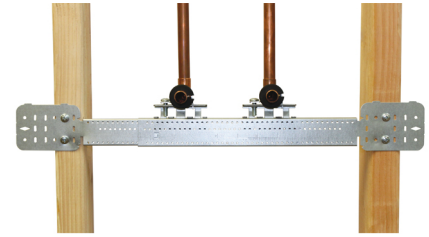

# Rapid Sliding Wall Bracket (RSWB) CPVC or Copper Pipe 1/2" Stub-Out Kit

(02 05 235)

### Features and benefits

- easy to adjust and close using hands or drill
- individually bagged for convenience
- pre-assembled and ready to use with CPVC or copper pipe

Part No.	D (")	L (")	B (")	H (")	h (")	s (")	Cont.	Pack 1
59490980	1/2	14.35"	12 - 20	2.48	1.37	0.0255	RSWB3, spans from 12" to 20", 1 stub-out brackets, hardware	25
59490981	1/2	14.35"	12 - 20	2.48	1.37	0.0255	RSWB3, spans from 12" to 20", 2 stub-out brackets, hardware	25
59490982	1/2	14.35"	12 - 20	2.48	1.37	0.0255	RSWB4, spans from 16" to 26", 2 stub-out brackets, hardware	25

### Complementary

CPVC or Copper Pipe Stub-Out Clamp