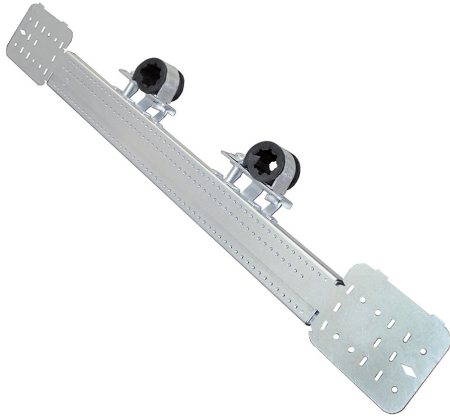

# Rapid Sliding Wall Bracket (RSWB) CPVC or Copper Pipe 1/2" Stub-Out Kit

(02 05 235)

### Features and benefits

- easy to adjust and close using hands or drill
- individually bagged for convenience
- pre-assembled and ready to use with CPVC or copper pipe

Part No.	D (")	L (")	B (")	H (")	h (")	s (")	Cont.	Pack 1
59490980	1/2	14.35"	12 - 20	2.48	1.37	0.0255	RSWB3, spans from 12" to 20", 1 stub-out brackets, hardware	25
59490981	1/2	14.35"	12 - 20	2.48	1.37	0.0255	RSWB3, spans from 12" to 20", 2 stub-out brackets, hardware	25
59490982	1/2	14.35"	12 - 20	2.48	1.37	0.0255	RSWB4, spans from 16" to 26", 2 stub-out brackets, hardware	25

### Complementary

CPVC or Copper Pipe Stub-Out Clamp

### Alternative

Heavy Angled Wall Bracket (HAWB)