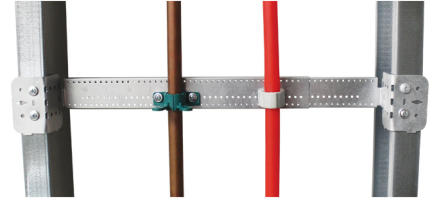

Rapid Sliding Wall Bracket (RSWB)

(02 05 200)

Features and benefits

- extendable in-wall bracket for mounting plumbing pipes, electrical pipes, electrical boxes and conduit between studs
- suitable for use in metal or wood stud walls and floor joists
- quicker and easier to install than traditional methods - no measuring or cutting
- can be set at multiple depths
- for use with RapidRail® Slide Nuts, starQuick® Clamps, starQuick® Universal Rail Adapter and RapidRail® Hammerfix accessories
- break apart design (sold in connected pairs)
- material: steel 1.0226
- pre-galvanized

Part No.	Model	Type	Pack 1
59491220	12 - 20"	RSWB3	50
59491827	16 - 26"	RSWB4	50