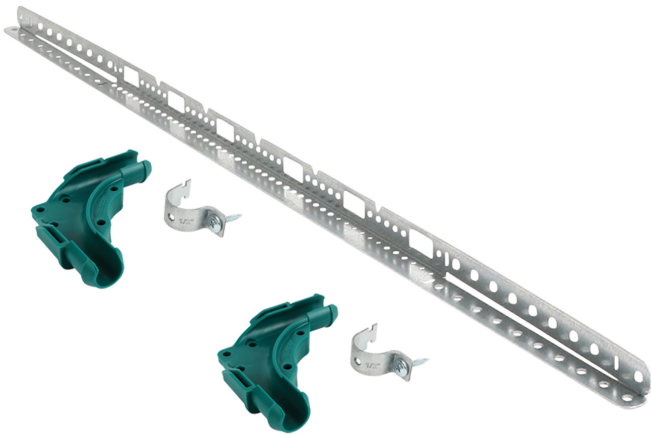

Light Angled Wall Bracket (LAWB)

Double PEX 1/2" Stub-Out Kit

(02 05 238)

Features and benefits

- hole pattern allows for adjustable stub-outs every 2" +or- 1/2"
- adjustable to accommodate different stud spacing
- a light duty bracket with PEX bends and clamps for stub-outs
- hardware included

Part No.	Cont.	Pack 1
59496111	LAWB1, spans from 12" to 20", 2 stub-out brackets, hardware	25
59496112	LAWB2, spans from 18" to 26", 2 stub-out brackets, hardware	25