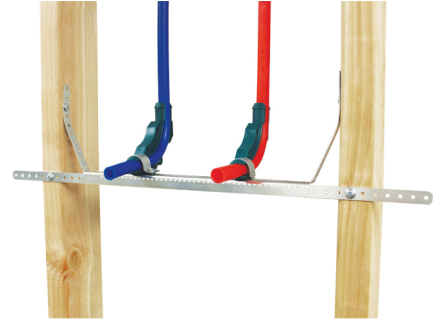

Light Angled Wall Bracket (LAWB)

Double PEX 1/2" Stub-Out Kit

(02 05 238)

Features and benefits

- hole pattern allows for adjustable stub-outs every 2" +or- 1/2"
- adjustable to accommodate different stud spacing
- a light duty bracket with PEX bends and clamps for stub-outs
- hardware included

Part No.	Cont.	Pack 1
59496111	LAWB1, spans from 12" to 20", 2 stub-out brackets, hardware	25
59496112	LAWB2, spans from 18" to 26", 2 stub-out brackets, hardware	25