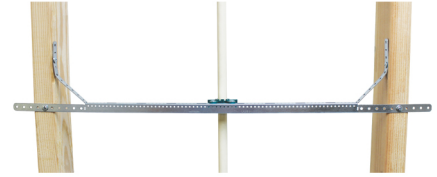

Light Angled Wall Bracket (LAWB)

Double CPVC or Copper Pipe 1/2" Stub-Out Kit

(02 05 241)

Features and benefits

- adjustable to accommodate different stud ■ hardware included spacing
- a light duty bracket with rubber inserts and clamps for use with CPVC or copper pipe stub-outs
- hole pattern for stub-outs is every 2" with adjustability of +or- 1/2"

Part No.	Cont.	Pack 1
59496211	LAWB1, spans from 12" to 20", 2 stub-out brackets, hardware	25
59496212	LAWB2, spans from 18" to 26", 2 stub-out brackets, hardware	25