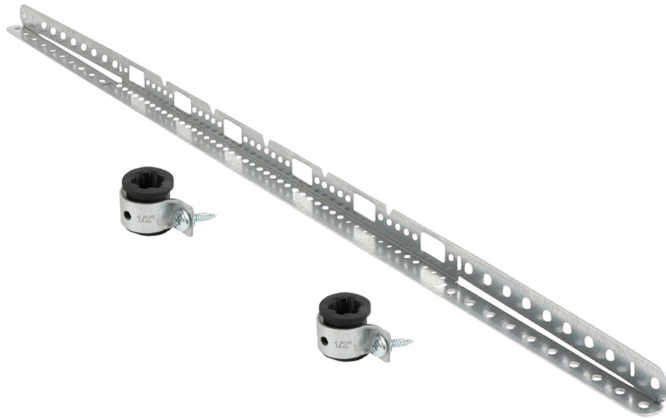

Light Angled Wall Bracket (LAWB)

Double CPVC or Copper Pipe 1/2" Stub-Out Kit

(02 05 241)

Features and benefits

- adjustable to accommodate different stud ■ hardware included spacing
- a light duty bracket with rubber inserts and clamps for use with CPVC or copper pipe stub-outs
- hole pattern for stub-outs is every 2" with adjustability of +or- 1/2"

Part No.	Cont.	Pack 1
59496211	LAWB1, spans from 12" to 20", 2 stub-out brackets, hardware	25
59496212	LAWB2, spans from 18" to 26", 2 stub-out brackets, hardware	25