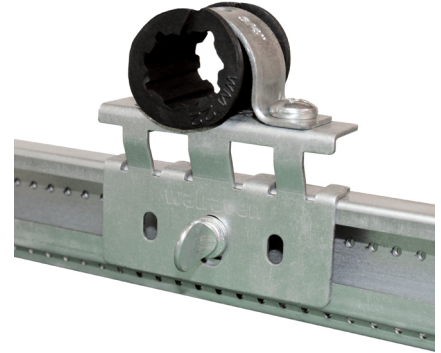

## CPVC or Copper Pipe Stub-Out Clamp for Rapid Sliding Wall Bracket (RSWB)

(02 05 259)

### Features and benefits

- easily mounts to the Multi-Purpose Telescoping Support (MPTS)
- for use with CPVC or copper pipe
- features a thumb screw for easy adjustability
- a secure way to support CPVC or copper pipe stub-outs
- pre-assembled for quick installation

Part No.	Size	Pack 1
59497212	1/2"	25
59497216	3/4"	25