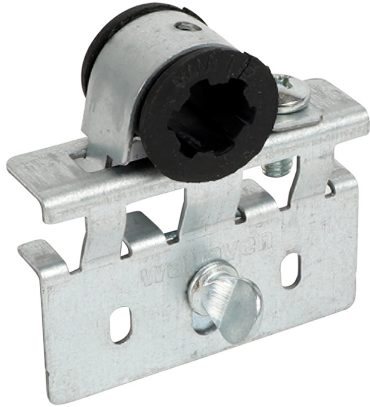

## CPVC or Copper Pipe Stub-Out Clamp for Rapid Sliding Wall Bracket (RSWB)

(02 05 259)

### Features and benefits

- easily mounts to the Multi-Purpose Telescoping Support (MPTS)
- for use with CPVC or copper pipe
- features a thumb screw for easy adjustability
- a secure way to support CPVC or copper pipe stub-outs
- pre-assembled for quick installation

Part No.	Size	Pack 1
59497212	1/2"	25
59497216	3/4"	25