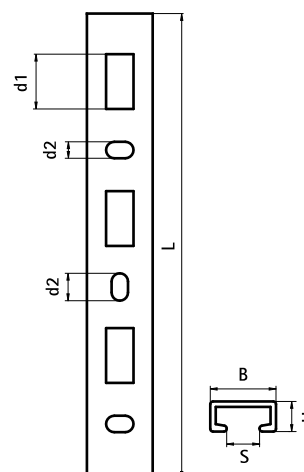

starQuick® Rail

(C 05 45)

accessories BIS starQuick® Pipe Clamps without Nut

Features and benefits

- for fixing of two or more pipes with starQuick® Clamps without nut
- the starQuick® Clamp is fixed to the rail by mean of the starQuick® Rail Adaptor (Part No. 0854313)
- material: PVC (polyvinylchloride), grey (according to RAL 7035)

Part No.	L	B (mm)	H (mm)	d1 (mm)	d2 (mm)	S (mm)	Pack 1	Pack 2
0854316	150 mm	24	10	20 x 10	10 x 6	11.5	50	400
0854325	1 m	24	10	20 x 10	10 x 6	11.5	25	-

Complementary
starQuick® Rail Adaptor