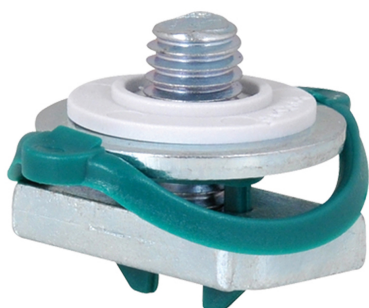

# starQuick® Hammerfix

accessories BIS starQuick® Pipe Clamps with Nut

(C 05 80)

## Features and benefits

- Part No. 0854338: for fixing of a BIS starQuick® Clamp on steel rail with a 15 mm slot (e.g. 27x18, 30x15, 30x20, 30x30, 30x45)
- material: metal parts made of steel 1.0332; spring(s) made of POM (polyoxymethylene), green
- zinc plated

Part No.	G	For Rail	Pack 1	Pack 2
0854338	M8	27x18, 30x15, 30x20, 30x30, 30x45, 38x40	50	600