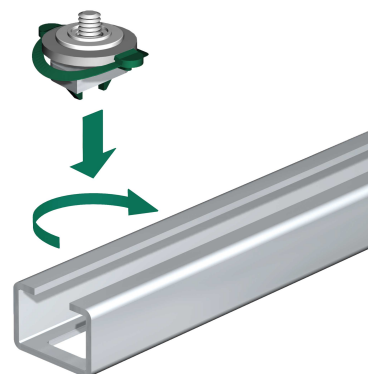

# starQuick® Hammerfix

accessories BIS starQuick® Pipe Clamps with Nut

(C 05 80)

## Features and benefits

- Part No. 0854338: for fixing of a BIS starQuick® Clamp on steel rail with a 15 mm slot (e.g. 27x18, 30x15, 30x20, 30x30, 30x45)
- material: metal parts made of steel 1.0332; spring(s) made of POM (polyoxymethylene), green
- zinc plated

Part No.	G	For Rail	Pack 1	Pack 2
0854338	M8	27x18, 30x15, 30x20, 30x30, 30x45, 38x40	50	600