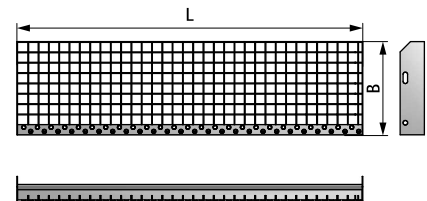

# Walraven Yeti® Service Deck Step

(104 17)

Part No.	Model	L	B (mm)	Pack 1
67690060	Step TSP 3-30	600 mm	240	1
67690080	Step TSP 3-30	800 mm	240	1
67690100	Step TSP 3-30	1,000 mm	240	1
67690130	Step TSP 3-30	1,000 mm	305	1

*L = flat steel direction; B = rod direction (Type TSP)*