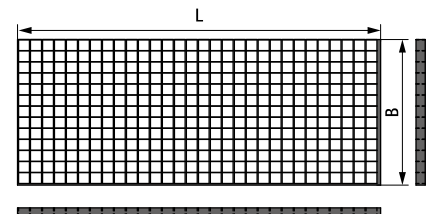

Walraven Yeti[®] Service Deck Grid

(104 16)

Features and benefits

- complete range of gratings and stair treads to build service walkways
- in combination with BIS Yeti[®] and BIS RapidStrut[®] a complete system for outside use
- on request we offer engineered customized solutions as set
- material: steel
- hot dip galvanized

Part No.	Model	L	B (mm)	Pack 1
67695100	Grid SP (30x2)	500 mm	1,000	1
67696100	Grid SP (30x2)	600 mm	1,000	1
67698100	Grid SP (30x2)	800 mm	1,000	1
67691050	Grid SP (30x2)	1,000 mm	500	1
67691080	Grid SP (30x2)	1,000 mm	800	1
67691100	Grid SP (30x2)	1,000 mm	1,000	1
67691120	Grid SP (30x2)	1,000 mm	1,200	1
67692100	Grid SP (30x2)	1,200 mm	1,000	1
67695010	Grid SP (30x2)	1,500 mm	1,000	1
67695015	Grid SP (30x2)	1,500 mm	1,500	1

L = flat steel direction; B = rod direction

Complementary

Walraven Yeti[®] Service Deck Step
Walraven Fastening Set for Grids
Walraven Yeti[®] 480 Support System

Complementary

Walraven RapidStrut[®] Fixing Rail DS 5 (BUP1000)
Walraven RapidStrut[®] Fixing Rail (BUP1000)