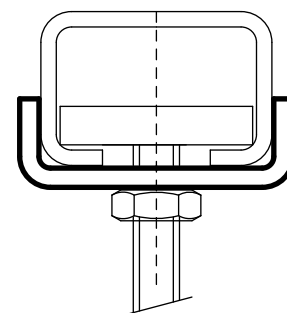

Walraven Washer (U-shaped)

(G 30 85)

fixing to Walraven RapidRail®

Features and benefits

- U-shaped washer
- U-shaped for extra stability
- Part No. 65350XX: suitable for 27x18
- Part No. 65351XX: suitable for 30x15, 30x20, 30x30, 30x45, 38x40
- pre-galvanized
- material: steel

Part No.	L	B	H	d1	For Rail	Pack 1	Pack 2
		(mm)	(mm)	(mm)			
6535008	25 mm	28.0	10.5	Ø 9.0	27x18	50	250
6535010	25 mm	28.0	10.5	Ø 11.0	27x18	50	250
6535109	25 mm	30.5	9.0	Ø 9.0	30x15, 30x20, 30x30, 30x45, 38x40	50	250
6535110	25 mm	30.5	9.0	Ø 10.5	30x15, 30x20, 30x30, 30x45, 38x40	50	250
6535112	25 mm	30.5	9.0	Ø 12.5	30x15, 30x20, 30x30, 30x45, 38x40	50	250