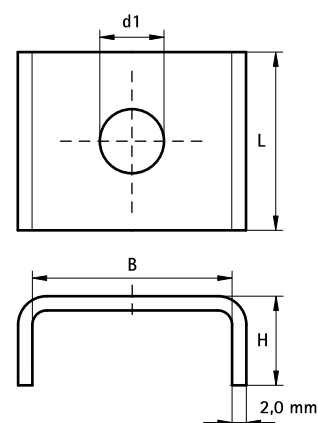

Walraven Washer (U-shaped)

(G 30 85)

fixing to Walraven RapidRail®

Features and benefits

- U-shaped washer
- U-shaped for extra stability
- Part No. 65350XX: suitable for 27x18
- Part No. 65351XX: suitable for 30x15, 30x20, 30x30, 30x45, 38x40
- pre-galvanized
- material: steel

Part No.	L	B	H	d1	For Rail	Pack 1	Pack 2
		(mm)	(mm)	(mm)			
6535008	25 mm	28.0	10.5	Ø 9.0	27x18	50	250
6535010	25 mm	28.0	10.5	Ø 11.0	27x18	50	250
6535109	25 mm	30.5	9.0	Ø 9.0	30x15, 30x20, 30x30, 30x45, 38x40	50	250
6535110	25 mm	30.5	9.0	Ø 10.5	30x15, 30x20, 30x30, 30x45, 38x40	50	250
6535112	25 mm	30.5	9.0	Ø 12.5	30x15, 30x20, 30x30, 30x45, 38x40	50	250