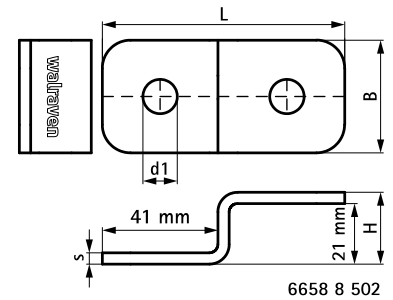

Walraven Strut Z-Bracket (BUP1000)

(H 28 128)

Features and benefits

- to connect Strut rails to wall or ceiling
- connector to make Z-connections between Strut rails
- user friendly by rounded edges
- material: steel 1.0242 (S250GD) + ZM310 MAC
- surface protection:
 - product is part of the Walraven BIS UltraProtect® 1000 system
 - suitable for in- and outdoor applications
 - stands min. 1,000 hours salt spray test (max. 5% red rust) according to ISO 9227

Part No.	L	B	H	s	d1	For Rail	Pack 1
		(mm)	(mm)	(mm)	(mm)		
66588502	86 mm	40	25.5	4.0	Ø 12.2	Strut 41x21	50
66588504	86 mm	40	45	4.0	Ø 12.2	Strut 41x41 + 41x21D	50

Complementary

- Walraven RapidStrut® Fixing Rail (BUP1000)
- Walraven RapidStrut® Fixing Rail DS 5 (BUP1000)
- Walraven Strut Slide Nut (BUP1000)