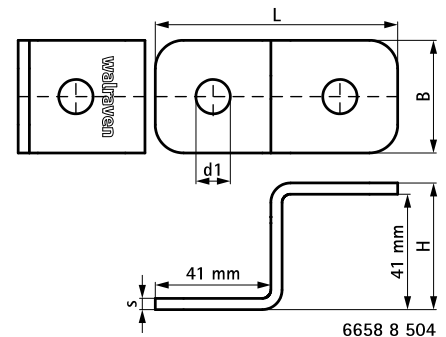

Walraven Strut Z-Bracket (BUP1000)

(H 28 128)

Features and benefits

- to connect Strut rails to wall or ceiling
- connector to make Z-connections between Strut rails
- user friendly by rounded edges
- material: steel 1.0242 (S250GD) + ZM310 MAC
- surface protection:
 - product is part of the Walraven BIS UltraProtect® 1000 system
 - suitable for in- and outdoor applications
 - stands min. 1,000 hours salt spray test (max. 5% red rust) according to ISO 9227

Part No.	L	B	H	s	d1	For Rail	Pack 1
		(mm)	(mm)	(mm)	(mm)		
66588502	86 mm	40	25.5	4.0	Ø 12.2	Strut 41x21	50
66588504	86 mm	40	45	4.0	Ø 12.2	Strut 41x41 + 41x21D	50

Complementary

- Walraven RapidStrut® Fixing Rail (BUP1000)
- Walraven RapidStrut® Fixing Rail DS 5 (BUP1000)
- Walraven Strut Slide Nut (BUP1000)