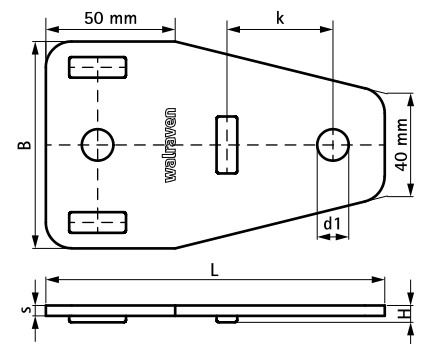

Walraven Strut T-Connector (BUP1000)

(H 28 118)

Features and benefits

- T-connector for Strut rails
- extra safety by locking notches to prevent turning
- material: steel 1.0242 (S250GD) + ZM310 MAC
- surface protection:
 - product is part of the Walraven BIS UltraProtect® 1000 system
 - suitable for in- and outdoor applications
 - stands min. 1,000 hours salt spray test (max. 5% red rust) according to ISO 9227

Part No.	L	B	H	s	d1	k	For Rail	Pack 1
		(mm)	(mm)	(mm)	(mm)	(mm)		
66588301	131 mm	80	6.5	4.0	Ø 12.2	41	Strut	25

Complementary

- Walraven RapidStrut® Fixing Rail DS 5 (BUP1000)
- Walraven RapidStrut® Fixing Rail (BUP1000)
- Walraven Strut Slide Nut (BUP1000)