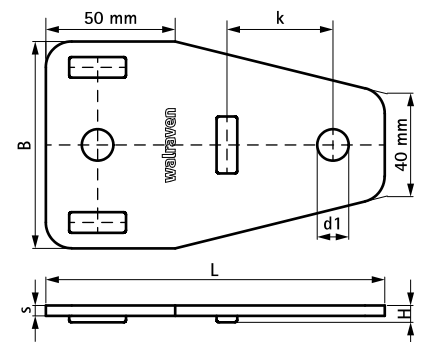

# Walraven Strut T-Connector (BUP1000)

(H 28 118)

## Features and benefits

- T-connector for Strut rails
- extra safety by locking notches to prevent turning
- material: steel 1.0242 (S250GD) + ZM310 MAC
- surface protection:
  - product is part of the Walraven BIS UltraProtect® 1000 system
  - suitable for in- and outdoor applications
  - stands min. 1,000 hours salt spray test (max. 5% red rust) according to ISO 9227

Part No.	L	B	H	s	d1	k	For Rail	Pack 1
		(mm)	(mm)	(mm)	(mm)	(mm)		
66588301	131 mm	80	6.5	4.0	Ø 12.2	41	Strut	25