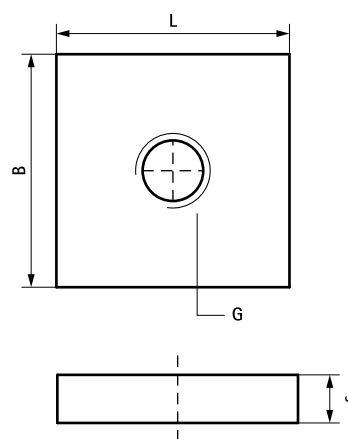

Walraven Strut Square Slide Nut

(H 24 30)

fixing to Strut rail

Features and benefits

- material: steel 1.0332
- zinc plated
- tested for fire safety

| Part No. | G | L | B (mm) | s (mm) | For Rail | F _{a,z} (N) | F _{a,z 2} (N) | Pack 1 | Pack 2 |
|----------|-----|-------|-----------|-----------|----------|-------------------------|---------------------------|--------|--------|
| 6517016 | M16 | 35 mm | 35 | 10 | Strut | 5,000 | 15,000 | 50 | 250 |

F_{0,z 2} tested in profile 41x62x2,5 with BIS Strut Washers – U-shaped, art.nr. 66588016.

Complementary

Walraven RapidStrut® Fixing Rail DS 5
(BUP1000)

Alternative

Walraven RapidStrut® Slide Nut with
Plastic Tabs (BUP1000)
Walraven Strut Slide Nut (BUP1000)