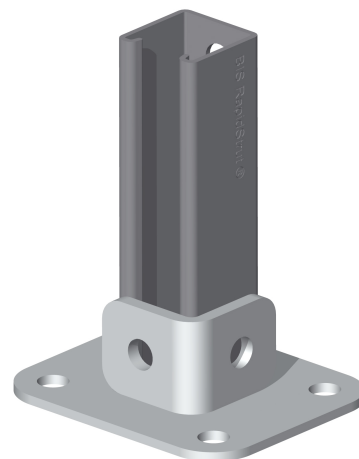

# Walraven Strut Floor Bracket

(H 16 50)

to make Strut rail fabrications

## Features and benefits

- to make fabrication with Strut Rail
- easy fitting due to rounded edges
- zinc plated
- material: steel 1.0332

Part No.	L	B	H	s	s1	d1	For Rail	ST	Pack 1
		(mm)	(mm)	(mm)	(mm)	(mm)			
66583602	120 mm	100	44	4.0	4.0	Ø 13	Strut 41x41	zinc plated	15