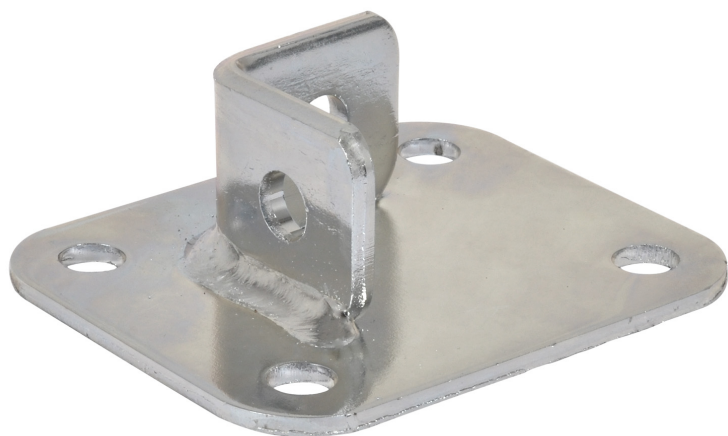

# Walraven Strut Floor Bracket

(H 16 50)

to make Strut rail fabrications

## Features and benefits

- to make fabrication with Strut Rail
- easy fitting due to rounded edges
- zinc plated
- material: steel 1.0332

Part No.	L	B	H	s	s1	d1	For Rail	ST	Pack 1
		(mm)	(mm)	(mm)	(mm)	(mm)			
66583602	120 mm	100	44	4.0	4.0	Ø 13	Strut 41x41	zinc plated	15