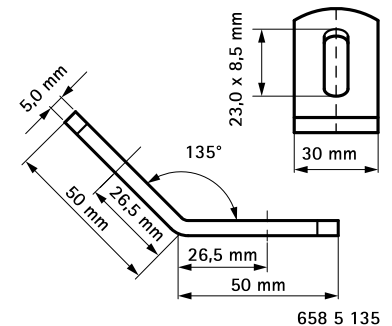

Walraven Rail Connector

(G 35 25)

to make Walraven RapidRail® fabrications

Features and benefits

- to make rail fabrications
- suitable for rail 27x18, 30x15, 30x20, 30x30, 30x45, 38x40
- material: steel
- zinc plated

Part No.	a (°)	T _(inst.) (Nm)	For Rail	Pack 1
6585090	90°	15.0	27x18, 30x15, 30x20, 30x30, 30x45, 38x40	50
6585135	135°	15.0	27x18, 30x15, 30x20, 30x30, 30x45, 38x40	50

Complementary

Walraven RapidRail® Fixing Rail

Alternative

Walraven RapidRail® Connector 90°