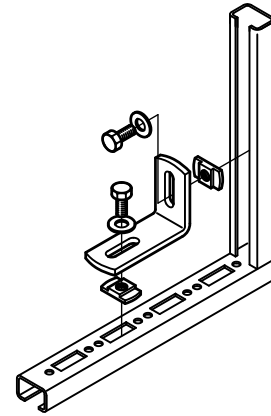

Walraven Rail Connector

(G 35 25)

to make Walraven RapidRail® fabrications

Features and benefits

- to make rail fabrications
- suitable for rail 27x18, 30x15, 30x20, 30x30, 30x45, 38x40
- material: steel
- zinc plated

Part No.	a (°)	T _(inst.) (Nm)	For Rail	Pack 1
6585090	90°	15.0	27x18, 30x15, 30x20, 30x30, 30x45, 38x40	50
6585135	135°	15.0	27x18, 30x15, 30x20, 30x30, 30x45, 38x40	50

Complementary

Walraven RapidRail® Fixing Rail

Alternative

Walraven RapidRail® Connector 90°