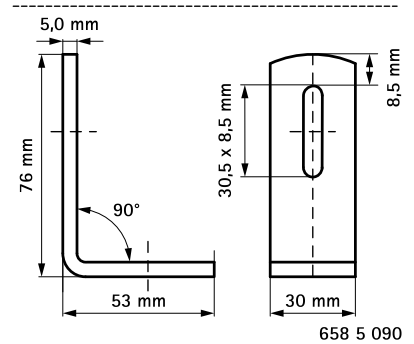

Walraven Rail Connector

(G 35 25)

to make Walraven RapidRail® fabrications

Features and benefits

- to make rail fabrications
- suitable for rail 27x18, 30x15, 30x20, 30x30, 30x45, 38x40
- material: steel
- zinc plated

Part No.	a (°)	T _(inst.) (Nm)	For Rail	Pack 1
6585090	90°	15.0	27x18, 30x15, 30x20, 30x30, 30x45, 38x40	50
6585135	135°	15.0	27x18, 30x15, 30x20, 30x30, 30x45, 38x40	50

Complementary

Walraven RapidRail® Fixing Rail