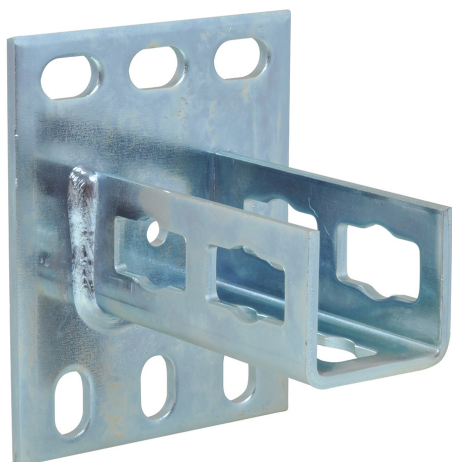

Walraven PushStrut Wallplate

(H 29 28)

for easy installation of complex rail constructions

Features and benefits

- easily combined with all common Strut profiles
- stable connection of rails to the floor, ceiling or wall
- timesaving and flexible
- easy to remove and reusable
- material: steel
- zinc plated

Part No.	L	B (mm)	H (mm)	h (mm)	s (mm)	k (mm)	F _{a,z} (N)	Pack 1
6594035	113 mm	100	130	100	5.0	62	3,000	10

Complementary

Walraven RapidStrut® Channel (pg)
Walraven PushStrut Button