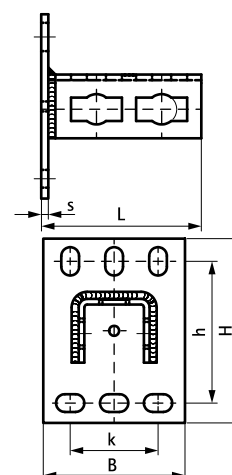

Walraven PushStrut Wallplate

(H 29 28)

for easy installation of complex rail constructions

Features and benefits

- easily combined with all common Strut profiles
- stable connection of rails to the floor, ceiling or wall
- timesaving and flexible
- easy to remove and reusable
- material: steel
- zinc plated

Part No.	L	B (mm)	H (mm)	h (mm)	s (mm)	k (mm)	F _{a,z} (N)	Pack 1
6594035	113 mm	100	130	100	5.0	62	3,000	10

Complementary

Walraven RapidStrut® Channel (pg)
Walraven PushStrut Button