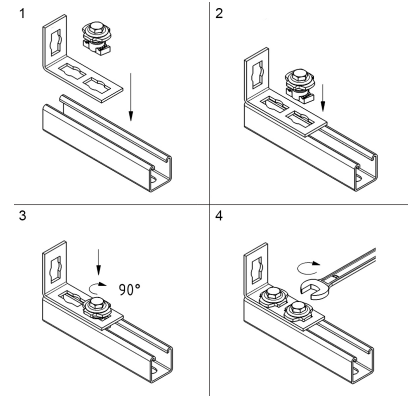

Walraven PushStrut Connector Flat

(H 29 10)

for easy installation of complex rail constructions

659 4 001

659 4 005

Features and benefits

- easily combined with all common Strut profiles
- quick and easy to install
- closure button allows a force fit connection
- timesaving and flexible
- easy to remove and reusable
- 3D constructions due to 3D Connectors
- material: steel
- zinc plated

Part No.	L	B	H	s	d1	k	a	Pack 1
		(mm)	(mm)	(mm)	(mm)	(mm)	(°)	
6594001	110 mm	40	64	4.0	21	46	90°	25
6594005	150 mm	40	46	4.0	21	46	135°	25

Complementary

Walraven RapidStrut® Fixing Rail (pg)
Walraven PushStrut Button