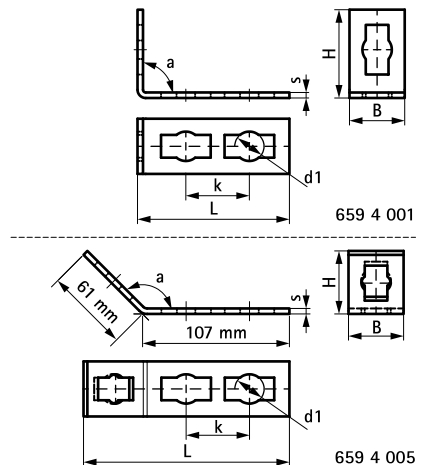

Walraven PushStrut Connector Flat

(H 29 10)

for easy installation of complex rail constructions

659 4 001

659 4 005

Features and benefits

- easily combined with all common Strut profiles
- quick and easy to install
- closure button allows a force fit connection
- timesaving and flexible
- easy to remove and reusable
- 3D constructions due to 3D Connectors
- material: steel
- zinc plated

Part No.	L	B	H	s	d1	k	a	Pack 1
		(mm)	(mm)	(mm)	(mm)	(mm)	(°)	
6594001	110 mm	40	64	4.0	21	46	90°	25
6594005	150 mm	40	46	4.0	21	46	135°	25

Complementary

Walraven RapidStrut® Fixing Rail (pg)
Walraven PushStrut Button