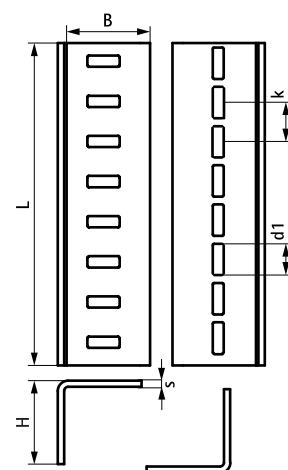

## Walraven Maxx Linear Connector Set

(H2 05 31)

to make Maxx rail fabrications

### Features and benefits

- for linear connection of Maxx profiles type MX100 and MX120
- to be used in pairs
- delivery and assembly always in pairs (1 piece = set of 2)
- material: steel S235JR
- hot dip galvanized

Part No.	Type	L	B (mm)	H (mm)	s (mm)	d1 (mm)	k (mm)	Pack 1
6589300	LC100/120	405 mm	102	102	8	40 x 14	50	-