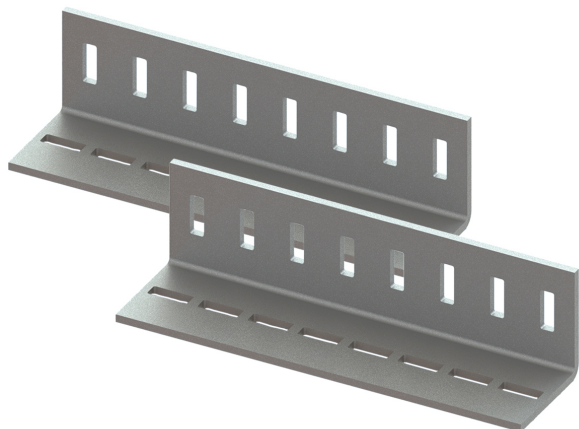

## Walraven Maxx Linear Connector Set

(H2 05 31)

to make Maxx rail fabrications

### Features and benefits

- for linear connection of Maxx profiles type MX100 and MX120
- to be used in pairs
- delivery and assembly always in pairs (1 piece = set of 2)
- material: steel S235JR
- hot dip galvanized

Part No.	Type	L	B (mm)	H (mm)	s (mm)	d1 (mm)	k (mm)	Pack 1
6589300	LC100/120	405 mm	102	102	8	40 x 14	50	-