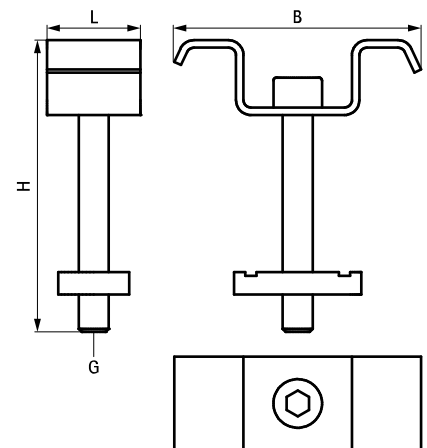

Walraven Fastening Set for Grids

(10418)

Features and benefits

- set contains 4 top plates, 4 screws and 4 hot dip galvanized slidenuts
- W-shaped top plate for optimal fit to grids and flat top surface
- material: steel

Part No.	G	L	B (mm)	H (mm)	Set	Pack 1
67699000	M8	21 mm	60	68	4 pcs.	25

Complementary

Walraven Yeti® Service Deck Grid
Walraven Yeti® Service Deck Step