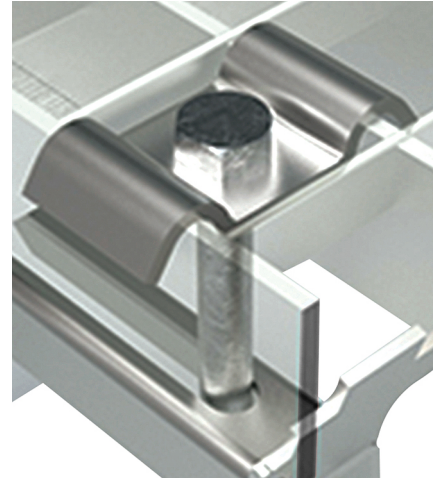

Walraven Fastening Set for Grids

(10418)

Features and benefits

- set contains 4 top plates, 4 screws and 4 hot dip galvanized slidenuts
- W-shaped top plate for optimal fit to grids and flat top surface
- material: steel

Part No.	G	L	B (mm)	H (mm)	Set	Pack 1
67699000	M8	21 mm	60	68	4 pcs.	25

Complementary

Walraven Yeti® Service Deck Grid
Walraven Yeti® Service Deck Step