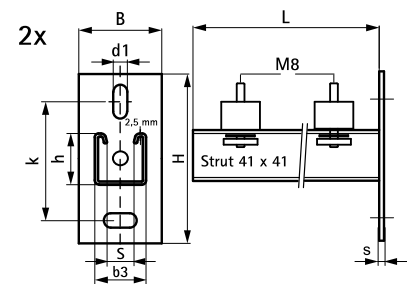

Walraven Console Kit Clim ISO – Strut (Wall Rail)

(H 19 10)

wall fixing of appliances

Features and benefits

- universal fixing kit
- for wall fixing of airconditioners, heaters, compressors and other heavy duty material
- material: steel 1.0332
- hot dip galvanized
- noise insulation by use of vibration isolators (support made of vulcanized rubber)
- consists of:
 - 2 Cantilever arms of Strut 41x41
 - 2 lengths of Strut 41x21
 - 4 Vibration isolators
 - 2 Rail End Caps

Part No.	L	B	b3	H	h	s	d1	S	k	T _(inst.)	From rail	F _{a,z}	Pack 1
		(mm)	(mm)	(mm)	(mm)	(mm)	(mm)	(mm)	(mm)	(Nm)		(N)	
6901945	450 mm	48	41	130	41	7	30 x 13	22	87.5	15.0	Strut 41x41	800	1
6901960	600 mm	48	41	130	41	7	30 x 13	22	87.5	15.0	Strut 41x41	600	1