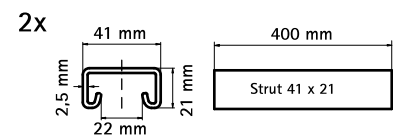

Walraven Console Kit Clim ISO – Strut (Wall Rail)

(H 19 10)

wall fixing of appliances

Features and benefits

- universal fixing kit
- for wall fixing of airconditioners, heaters, compressors and other heavy duty material
- material: steel 1.0332
- hot dip galvanized
- noise insulation by use of vibration isolators (support made of vulcanized rubber)
- consists of:
 - 2 Cantilever arms of Strut 41x41
 - 2 lengths of Strut 41x21
 - 4 Vibration isolators
 - 2 Rail End Caps

Part No.	L	B	b3	H	h	s	d1	S	k	T _(inst.)	From rail	F _{a,z}	Pack 1
		(mm)	(mm)	(mm)	(mm)	(mm)	(mm)	(mm)	(mm)	(Nm)		(N)	
6901945	450 mm	48	41	130	41	7	30 x 13	22	87.5	15.0	Strut 41x41	800	1
6901960	600 mm	48	41	130	41	7	30 x 13	22	87.5	15.0	Strut 41x41	600	1