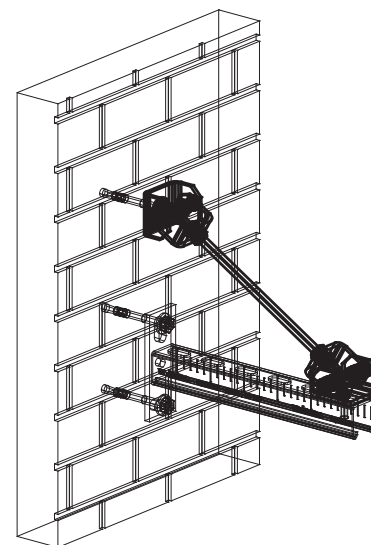

Walraven Adjustable Support (BUP1000)

(H 12 53)

fixing to wall

Features and benefits

- especially for angled installations with bracings
- suitable for fixing to walls or fixing rails
- adjustable angle up to 90°
- with two holes Ø13 mm
- material: steel
- surface protection:
 - product is part of the Walraven BIS UltraProtect® 1000 system
 - suitable for in- and outdoor applications
 - stands min. 1,000 hours salt spray test (max. 5% red rust) according to ISO 9227

| Part No. | L | B | H | d1 | d2 | For Rail | F _{a,z} | ST | Pack 1 |
|----------|-------|------|------|--------|--------|----------|------------------|------------------------|--------|
| | | (mm) | (mm) | (mm) | (mm) | | (N) | | |
| 66588818 | 50 mm | 78 | 63 | Ø 13.0 | Ø 13.0 | Strut | 5,000 | BIS UltraProtect® 1000 | 10 |

Max. allowed load: when used at an angle of 45° on wall/ceiling.