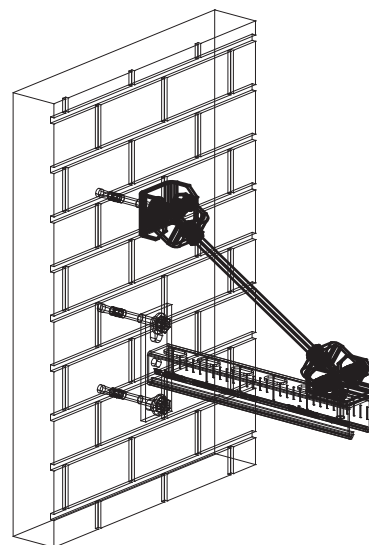

Walraven Adjustable Support (BUP1000)

(H 12 53)

fixing to wall

Features and benefits

- especially for angled installations with bracings
- suitable for fixing to walls or fixing rails
- adjustable angle up to 90°
- with two holes Ø13 mm
- material: steel
- surface protection:
 - product is part of the Walraven BIS UltraProtect® 1000 system
 - suitable for in- and outdoor applications
 - stands min. 1,000 hours salt spray test (max. 5% red rust) according to ISO 9227

Part No.	L	B	H	d1	d2	For Rail	F _{a,z}	ST	Pack 1
		(mm)	(mm)	(mm)	(mm)		(N)		
66588818	50 mm	78	63	Ø 13.0	Ø 13.0	Strut	5,000	BIS UltraProtect® 1000	10

Max. allowed load: when used at an angle of 45° on wall/ceiling.