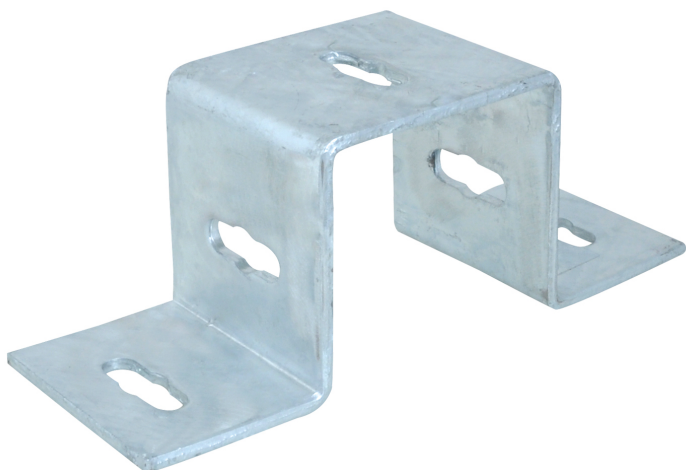

Maxx Cross Connector

for cross connecting profiles

(H2 05 50)

Features and benefits

- to aid fabrication with Heavy Rail Profiles
- material: steel
- hot dip galvanized

Part No.	Type	Pack 1
6589101	IPCC100	1

Complementary
 Maxx Heavy Rail Profile
 Maxx Hammerfix