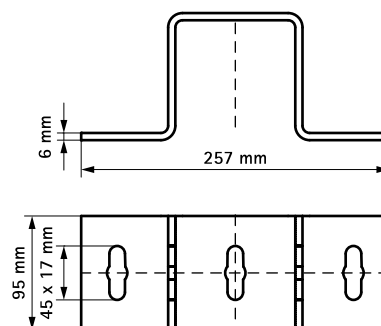

Maxx Cross Connector

for cross connecting profiles

(H2 05 50)

Features and benefits

- to aid fabrication with Heavy Rail Profiles
- material: steel
- hot dip galvanized

Part No.	Type	Pack 1
6589101	IPCC100	1