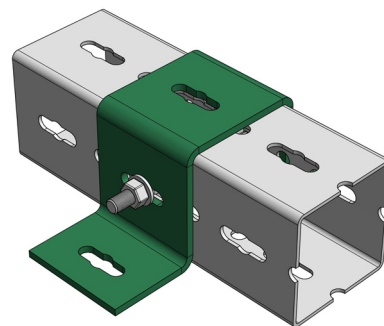

Maxx Cross Connector

for cross connecting profiles

(H2 05 50)

Features and benefits

- to aid fabrication with Heavy Rail Profiles
- material: steel
- hot dip galvanized

Part No.	Type	Pack 1
6589101	IPCC100	1

Complementary
 Maxx Heavy Rail Profile
 Maxx Hammerfix