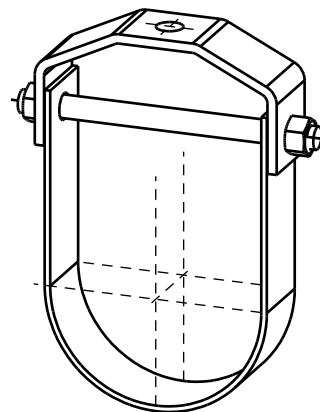

# IH107 Clevis Hanger

for steel and insulated pipes

(P 04 45)

## Features and benefits

- standard finish:
  - zinc plated
- other finishes available on request

Part No.	D (°)	DN	G	B (mm)	h (mm)	b (mm)	s (mm)	s1 (mm)	d1 (mm)	F <sub>az</sub> (N)	Pack 1
B4953168	6	150	M16	220	183	50	6.0	6.0	16	1,800	1